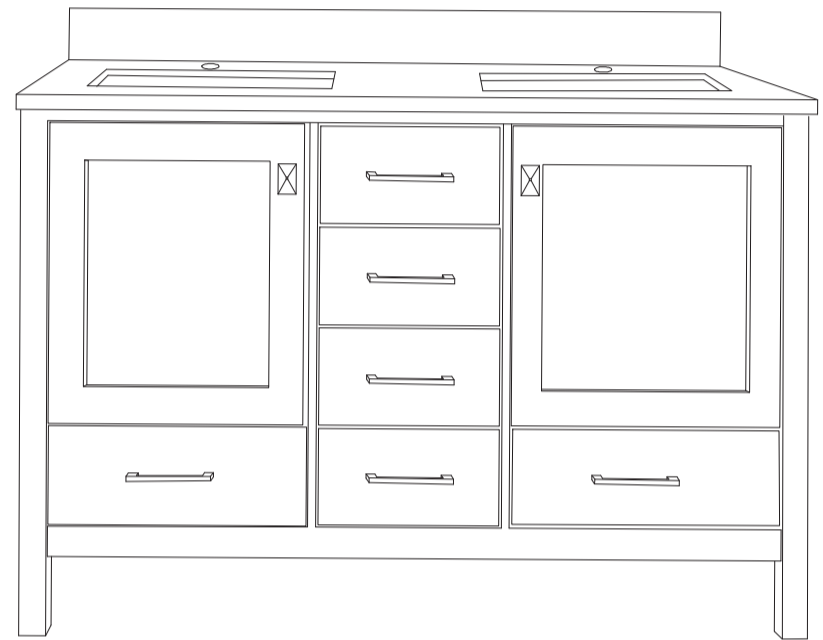

VIVA

MODLE NO : TVN414-48X18WH-DS

- Please check your product packaging to make Sure the included accessories are in the "list of standard accessories".if any parts are missing, please contact your local dealer immediately
- Do not allow any sharp objects to come in contact with the cabinet,as it will scratch the surface
- Continuous and prolonged exposure to direct sunlight may cause discoloration to the wood.
- Continuous and prolonged exposure to direct sunlight may cause discoloration to the wood.
- Please avoid using cleaning products that contain bleach or ammonia.
- Wood surface should only be cleaned with wood care products such as soapy water or furniture polish.