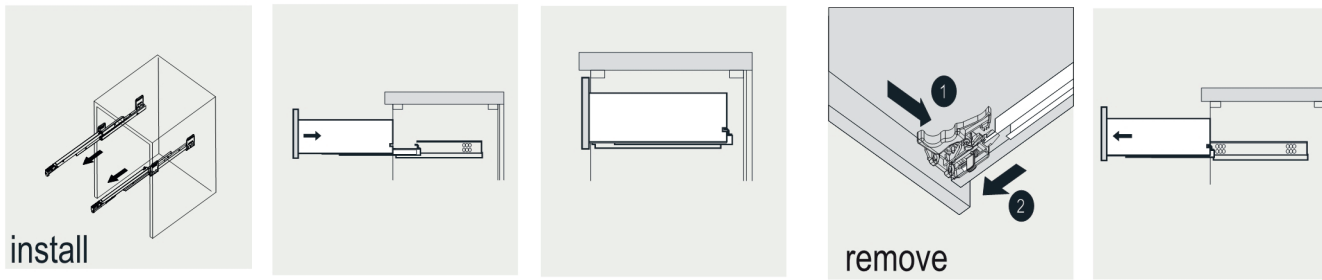

VIVA

MODLE NO : TVN414-48X18WH-DS

- Please check your product packaging to make Sure the included accessories are in the "list of standard accessories".if any parts are missing, please contact your local dealer immediately
- Do not allow any sharp objects to come in contact with the cabinet,as it will scratch the surface
- Continuous and prolonged exposure to direct sunlight may cause discoloration to the wood.
- Continuous and prolonged exposure to direct sunlight may cause discoloration to the wood.
- Please avoid using cleaning products that contain bleach or ammonia.
- Wood surface should only be cleaned with wood care products such as soapy water or furniture polish.

ERECTING TOOL

DRAWER'S ADJUST

INSTALLATION INSTRUCTIONS