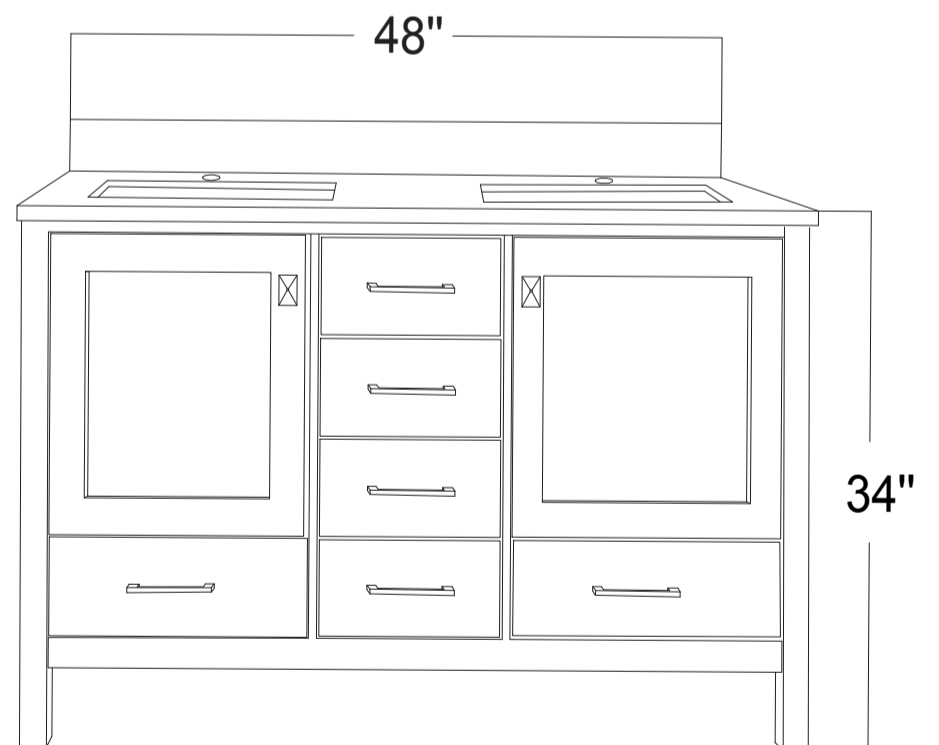

VIVA

MODLE NO : TVN414-48X18WH-DS

- Please check your product packaging to make Sure the included accessories are in the "list of standard accessories".if any parts are missing, please contact your local dealer immediately
- Do not allow any sharp objects to come in contact with the cabinet,as it will scratch the surface
- Continuous and prolonged exposure to direct sunlight may cause discoloration to the wood.
- Continuous and prolonged exposure to direct sunlight may cause discoloration to the wood.
- Please avoid using cleaning products that contain bleach or ammonia.
- Wood surface should only be cleaned with wood care products such as soapy water or furniture polish.