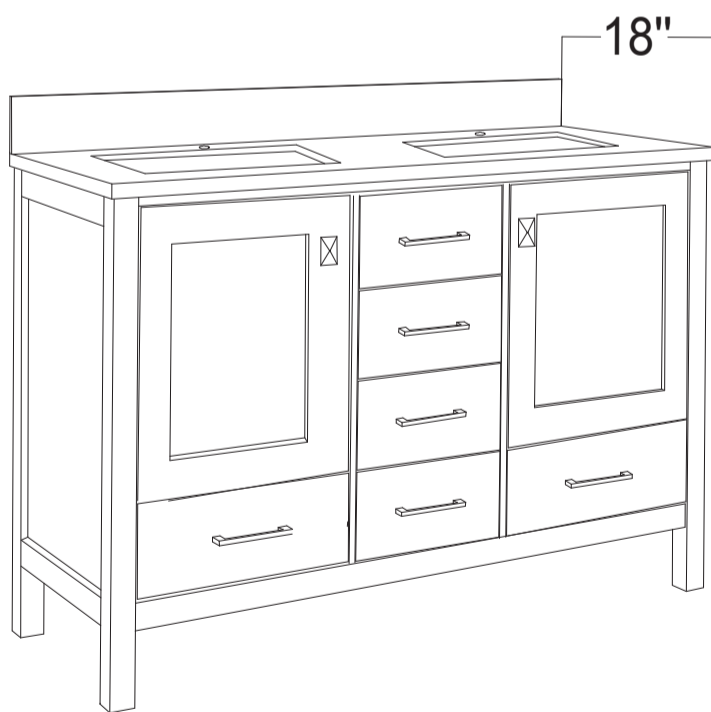

VIVA

MODLE NO : TVN414-48X18WH-DS

- Please check your product packaging to make Sure the included accessories are in the "list of standard accessories".if any parts are missing, please contact your local dealer immediately
- Do not allow any sharp objects to come in contact with the cabinet,as it will scratch the surface
- Continuous and prolonged exposure to direct sunlight may cause discoloration to the wood.
- Continuous and prolonged exposure to direct sunlight may cause discoloration to the wood.
- Please avoid using cleaning products that contain bleach or ammonia.
- Wood surface should only be cleaned with wood care products such as soapy water or furniture polish.