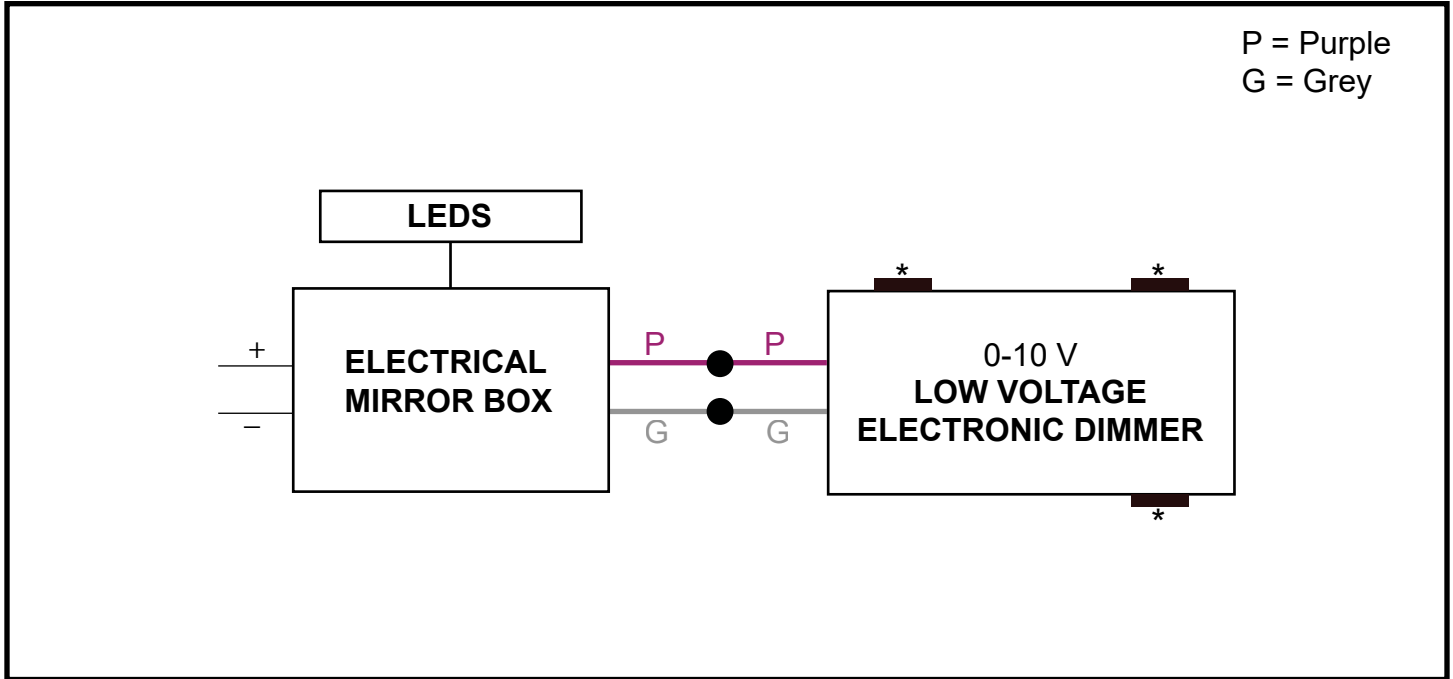

MIRROR TO WALL DIMMER

*Follow manufacturer instructions for dimmer installation

DIMMER SPECIFICATIONS:

0-10V low voltage electric dimmer for LED lights.

NOTE:

These electric components can be purchased at specialized electrical retailers.