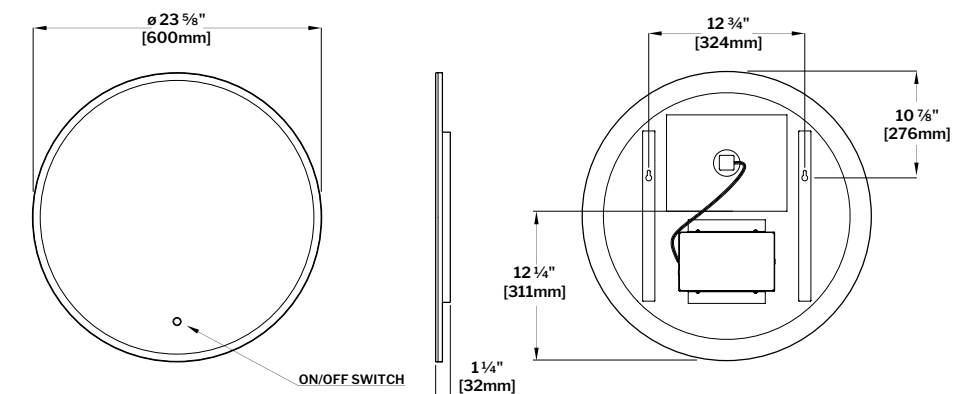

HALO ROUND

Tolerance on dimensions: $\pm 1/4"$ (6mm)