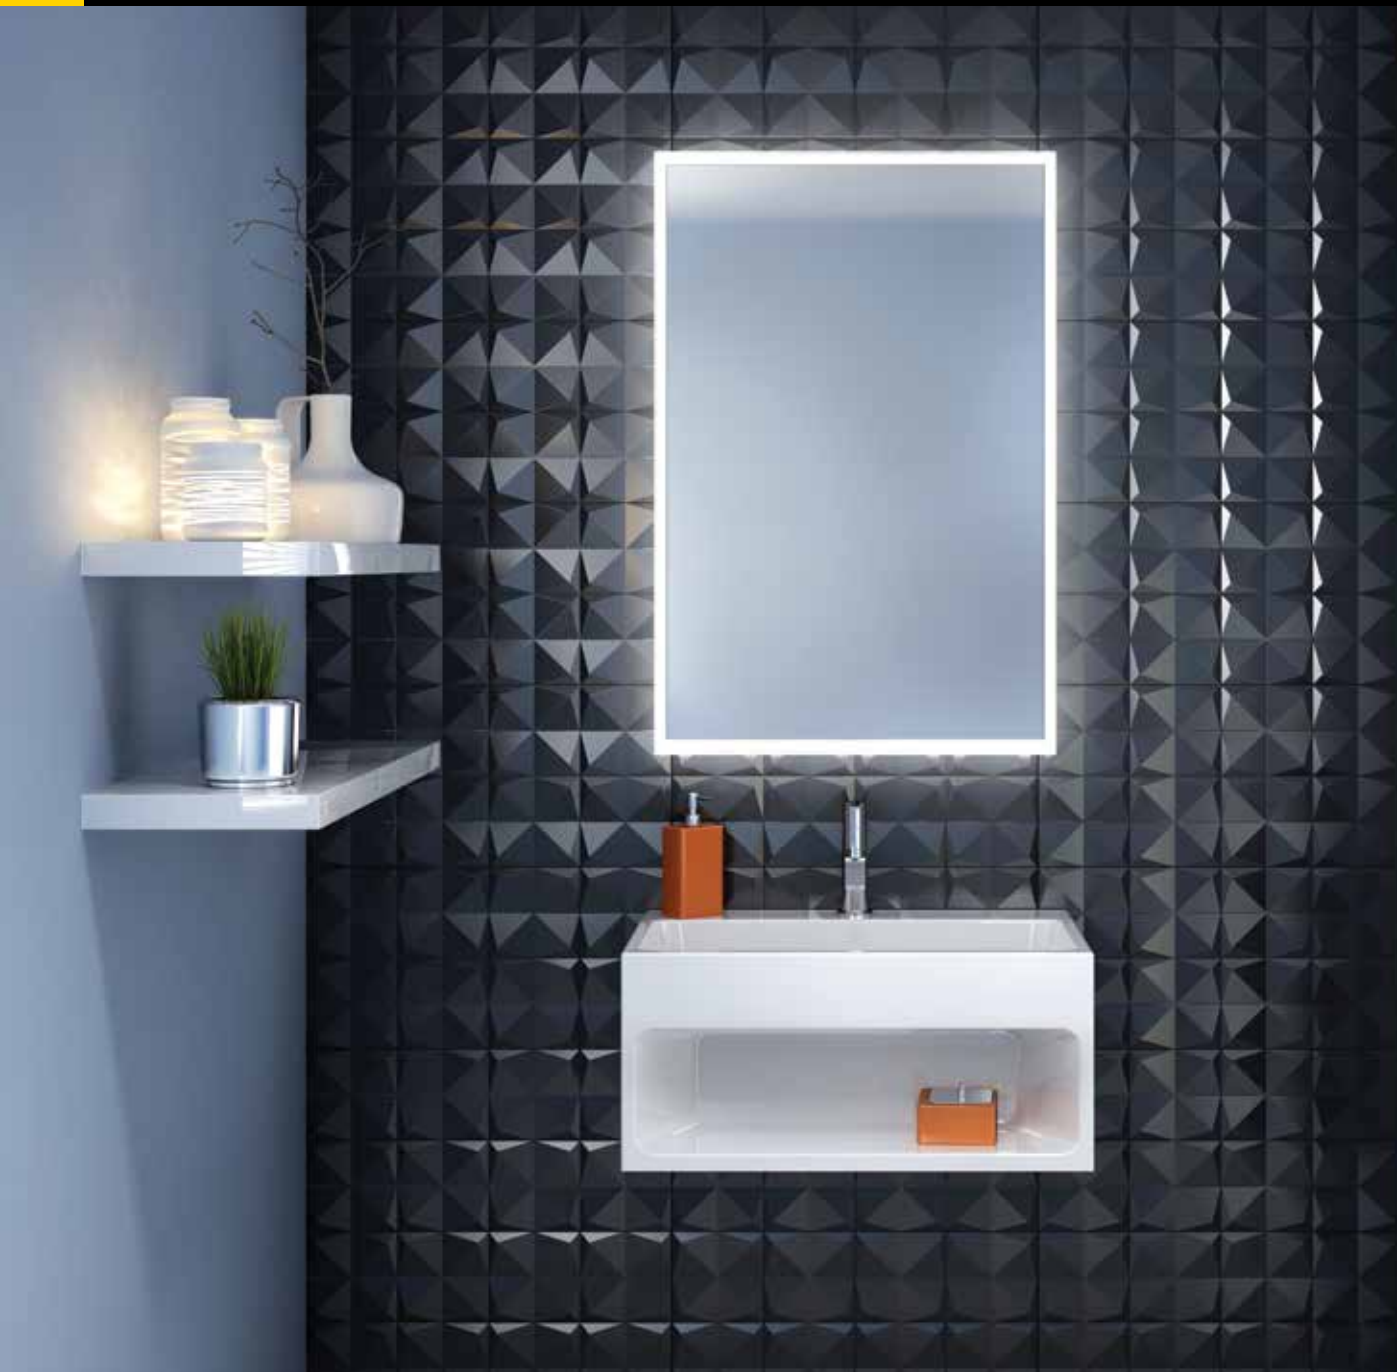

LED TECHNOLOGY
Energy efficient and compatible with an optional wall dimmer

ALUMINUM FRAME
For easy installation

5MM DISTORTION FREE GLASS
For quality and clarity

UL LISTED FIXTURE
All components and product pass all UL listing codes

DEFOGGER PAD
Targeted area for fog free reflection

COPPER-FREE MIRROR
Prevents black edge corrosion

ACID ETCHED LIGHT BAND
Allows light to pass through mirror face

PENCIL EDGE
For clean look

WARM WHITE LIGHT
Best lighting for makeup and shaving

SAFETY FILM BACKING
For security

ON-OFF TOUCH SWITCH
Easily located

3500K WARM WHITE LIGHT

Kelvin (K) is a unit of measurement used to describe the hue of a specific light source. This is not necessarily related to the heat output of the light source but rather the color of the light output. The higher the Kelvin value of the light source, the closer the light's color output will be to actual daylight. Lumens is the measure of the total quantity of visible light emitted by a source.

Rely on UL, one of the world's leading independent product testing organizations, when you want to ensure that the luminaires and lighting system controls you buy and use in your environment are high performing, reliable and safe. When you look for quality, look for the UL Mark.