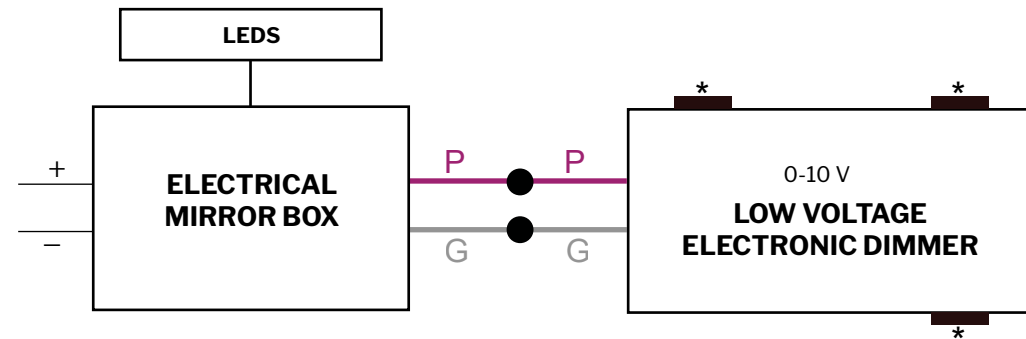

MIRROR TO WALL DIMMER

P = PURPLE
G = GREY

*FOLLOW MANUFACTURER INSTRUCTIONS FOR DIMMER INSTALLATION

DIMMER SPECIFICATIONS:

0-10V low voltage electric dimmer for LED lights.

NOTE:

These electric components can be purchased at specialized electrical retailers. All wire extensions must be of low voltage type.

MODELS SUGGESTED:

DIVA DDTV from LUTRON
IllumaTech IP710 from LEVITON
DEVINE DF10P from COOPER
SKYE SF10P COOPER