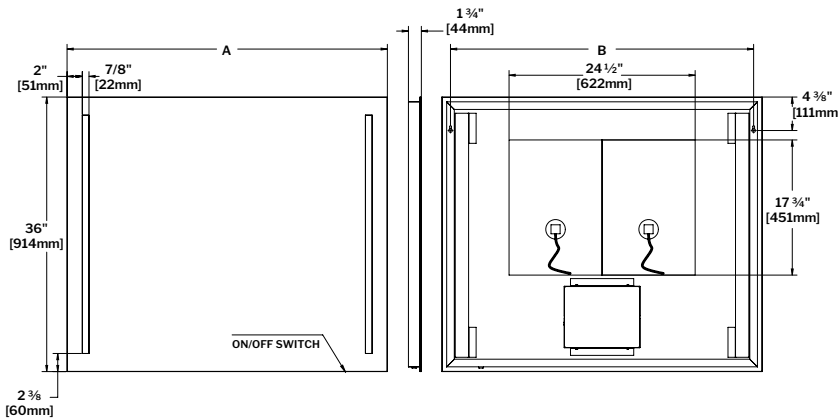

MODEL	A	B	C
MHA5436	54" [1372MM]	51 1/2" [1308MM]	12 1/4" [311MM]
MHA6036	60" [1524MM]	57 1/2" [1461MM]	8" [203MM]
MHA7236	72" [1829MM]	69 1/2" [1765MM]	10" [254MM]

Tolerance on dimensions: $\pm 1/4"$ (6mm)

HALO ROUND

Tolerance on dimensions: $\pm 1/4"$ (6mm)

SINGLE CENTERED DEFOGGER / EDGE LIGHT PLACEMENT

MODEL	A	B
MSU2436	24" [610MM]	21 3/4" [552MM]
MSU3036	30" [762MM]	27 3/4" [705MM]
MSU3636	36" [914MM]	33 3/4" [857MM]

Tolerance on dimensions: $\pm 1/4"$ (6mm)

DOUBLE CENTERED DEFOGGER / EDGE LIGHT PLACEMENT

MODEL	A	B
MSU4236	42" [1067MM]	39 3/4" [1010MM]
MSU4836	48" [1219MM]	45 3/4" [1162MM]

Tolerance on dimensions: $\pm 1/4"$ (6mm)

Tolerance on dimensions: $\pm 1/4"$ (6mm)