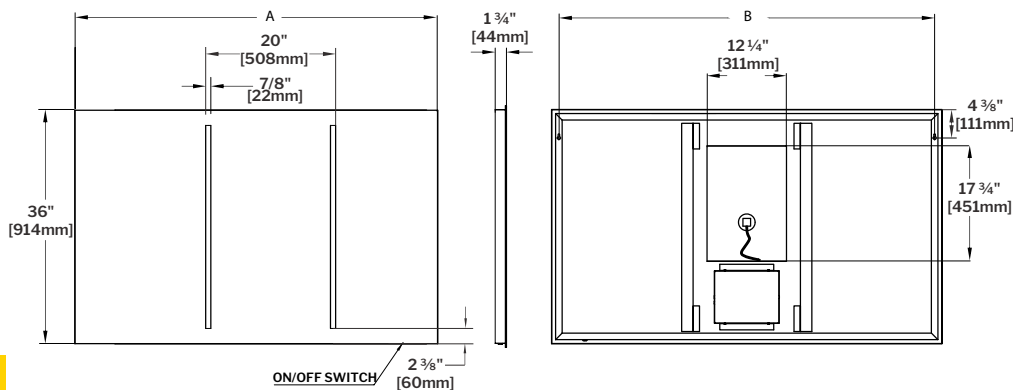

OFF CENTERED DEFOGGER / OFF CENTERED LIGHT PLACEMENT

MSU03636L

MSU03636R

Tolerance on dimensions: $\pm 1/4"$ (6mm)

SINGLE CENTERED DEFOGGER / CENTERED LIGHT PLACEMENT

MODEL	A	B
MSUC4836	48" [1219MM]	45 3/4" [1162MM]
MSUC6036	60" [1524MM]	57 3/4" [1467MM]

Tolerance on dimensions: $\pm 1/4"$ (6mm)