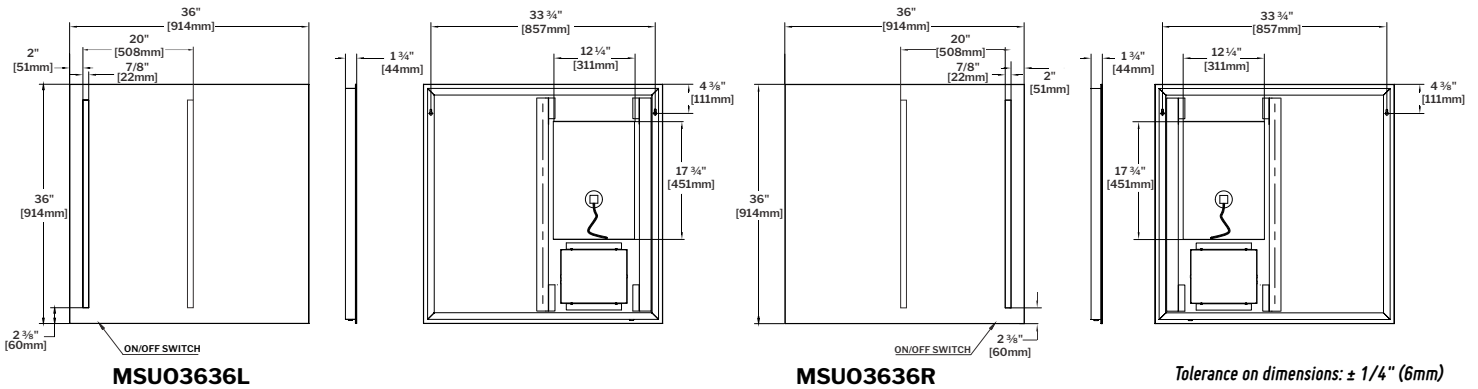

OFF CENTERED DEFOGGER / OFF CENTERED LIGHT PLACEMENT

MSU03636L

MSU03636R

Tolerance on dimensions: $\pm 1/4"$ (6mm)