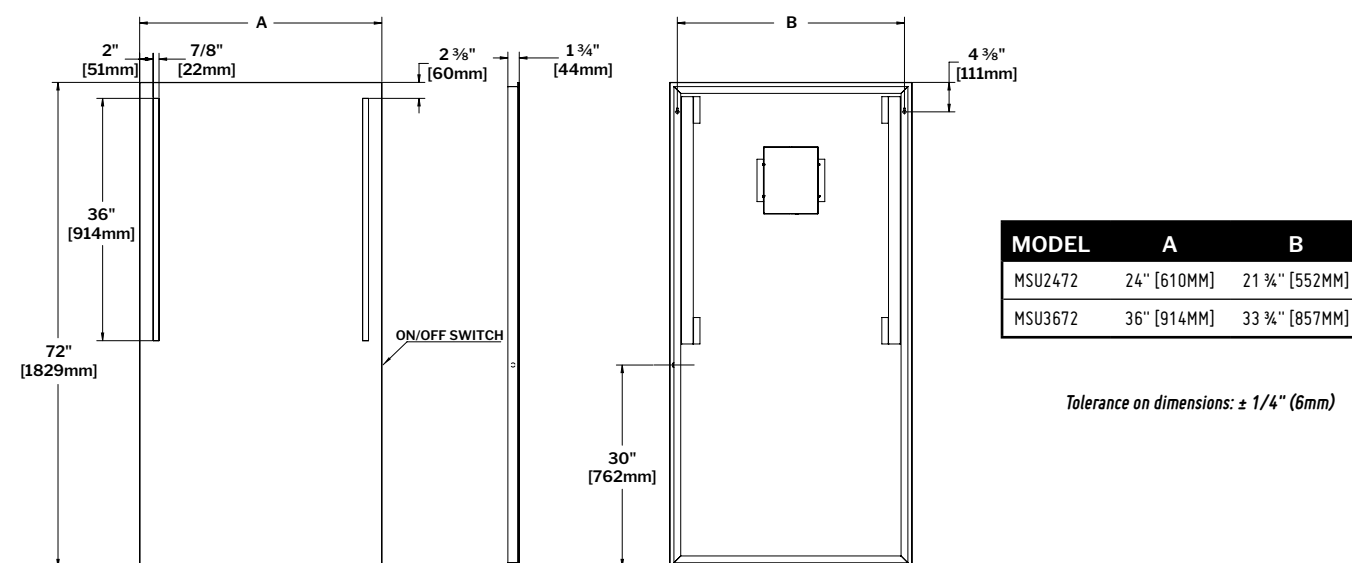

LIGHT CONFIGURATIONS

DIONE MIRROR

MODEL	SIZE	PRICE	DEFOGGER
MSU2472	24" x 72"	\$625	N/A
MSU3672	36" x 72"	\$892	N/A

For dimmer instructions, see page 12

TECHNICAL SPECS

MODEL	LEDs	LUMENS	KELVIN	WATTS	INPUT	OUTPUT
MSU2472	138 x 0.06W	690 L	CCT 3500 K	16W	120V AC, 50/60Hz	24V
MSU3672	138 x 0.06W	690 L	CCT 3500 K	16W	120V AC, 50/60Hz	24V