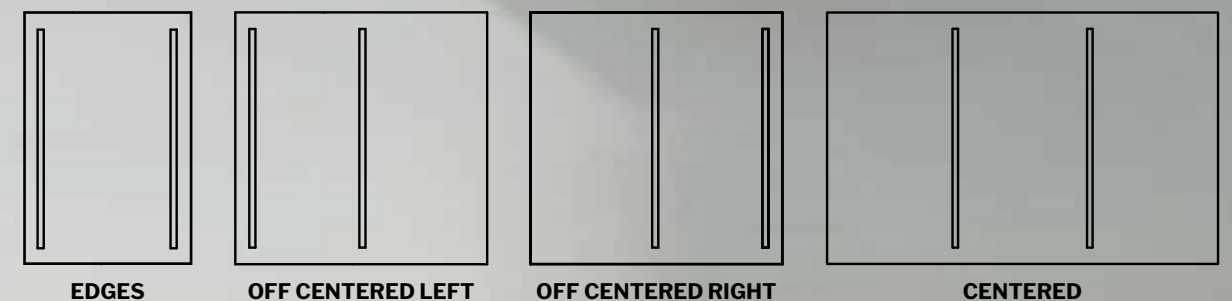

LIGHT CONFIGURATIONS