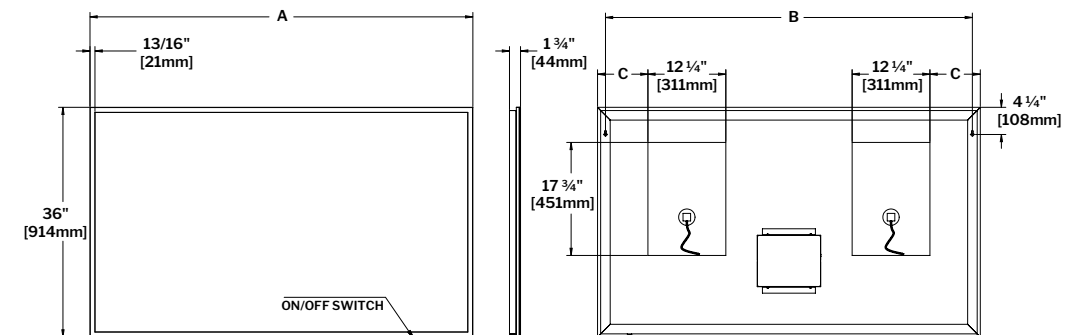

Tolerance on dimensions: $\pm 1/4"$ (6mm)

DOUBLE CENTERED DEFOGGER

MODEL	A	B
MHA4236	42" [1067MM]	39 1/2" [1003MM]
MHA4836	48" [1219MM]	45 1/2" [1156MM]

Tolerance on dimensions: $\pm 1/4"$ (6mm)

DOUBLE SPLIT DEFOGGER

MODEL	A	B	C
MHA5436	54" [1372MM]	51 1/2" [1308MM]	12 1/4" [311MM]
MHA6036	60" [1524MM]	57 1/2" [1461MM]	8" [203MM]
MHA7236	72" [1829MM]	69 1/2" [1765MM]	10" [254MM]

Tolerance on dimensions: $\pm 1/4"$ (6mm)

Tolerance on dimensions: $\pm 1/4"$ (6mm)