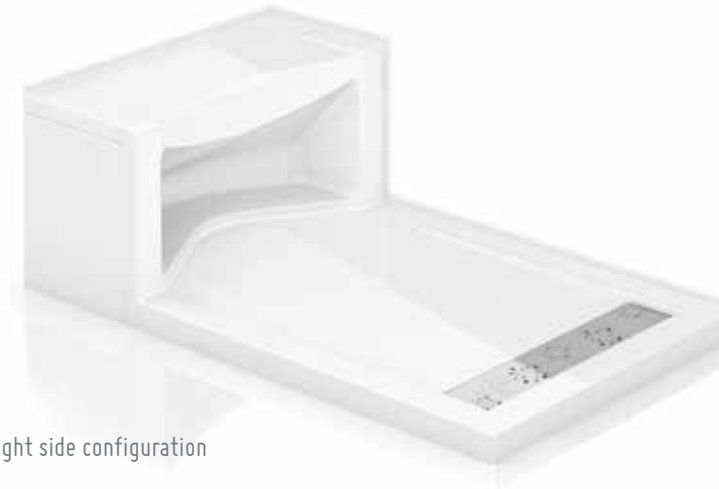

ALESSA SEATED BASE TECHNICAL SPECIFICATIONS

ALESSA

Right side configuration