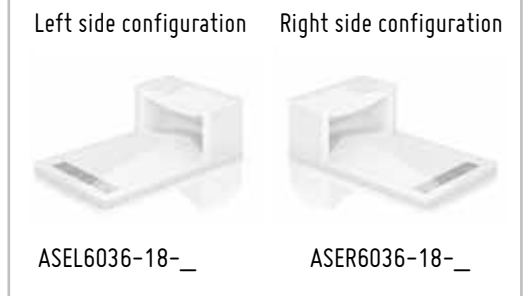

# ALESSA SEATED BASE TECHNICAL SPECIFICATIONS

ALESSA

Right side configuration

MAX  
317 KG  
700 LBS

REINFORCED SEAT WITH  
STAINLESS STEEL CAGE

BASE	PRICE	COLOUR	FLANGE	SIZE
ASEL6036-18-④	\$2,702	White	Left Side	60" x 36" x 20 3/4"
ASER6036-18-__	\$2,702	White	Right Side	60" x 36" x 20 3/4"