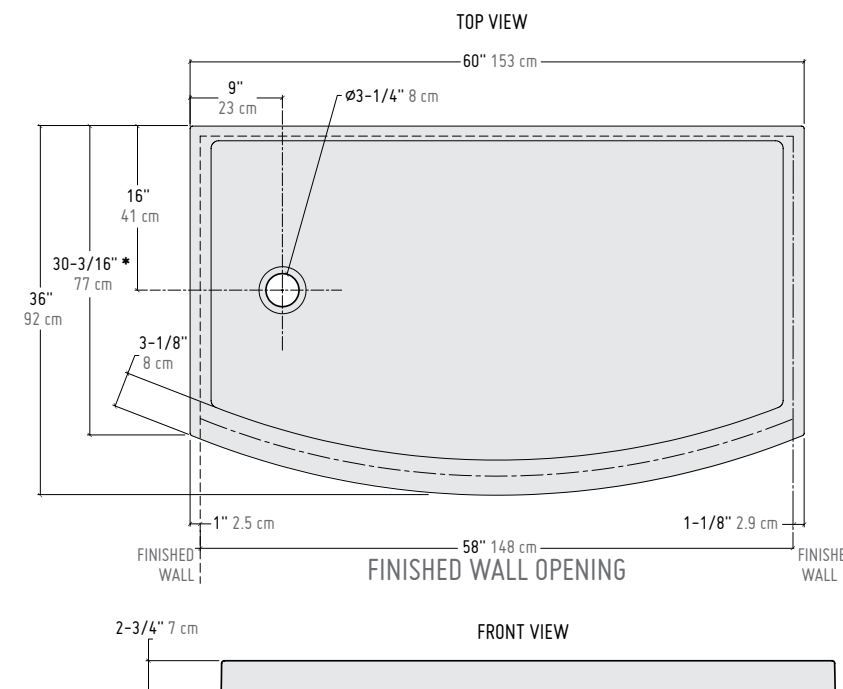

*After install, side depth is 29 3/16".

*Tolerance on dimensions: ± 1/4" 6 mm

COMPATIBLE SHOWER DOOR MODELS

IN-LINE SLIDING BOWFRONT

NOVARA

APOLLO

2 SIDED SLIDING BOWFRONT

NOVARA

APOLLO