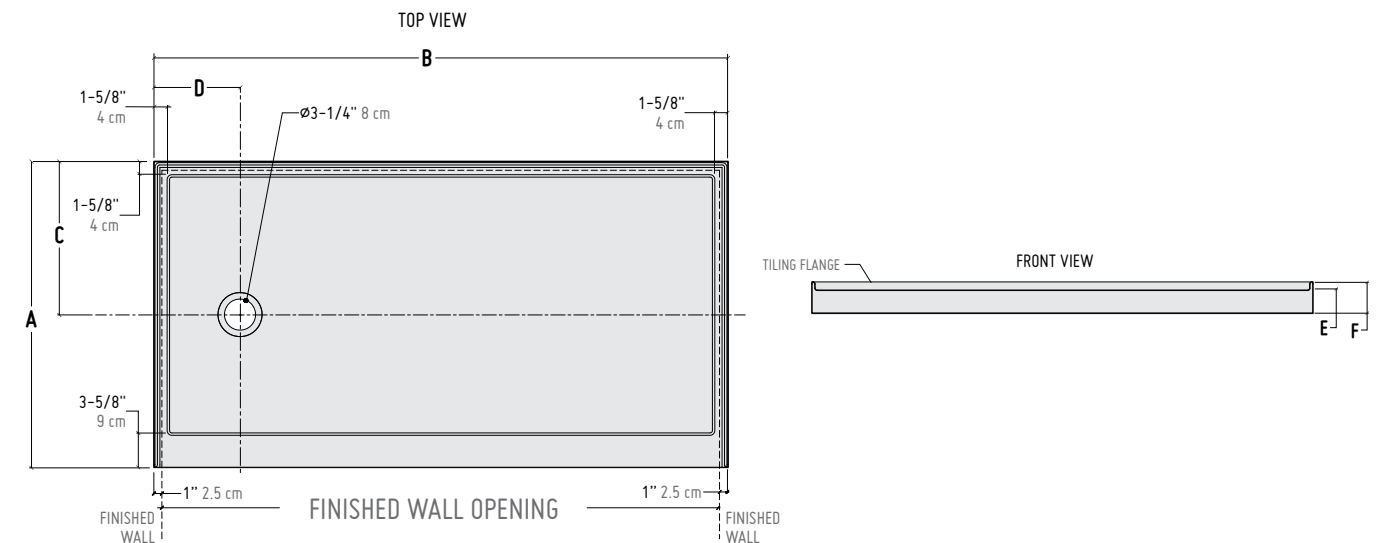

## 3 integrated tile flanges

SINGLE THRESHOLD

BASE	PRICE	COLOUR	SIZE
ABT6032-18-L3	\$779	White	60" x 32" x 2 3/4"
ABT6032-18-R3	\$779	White	60" x 32" x 2 3/4"

Left-side configuration      Right-side configuration