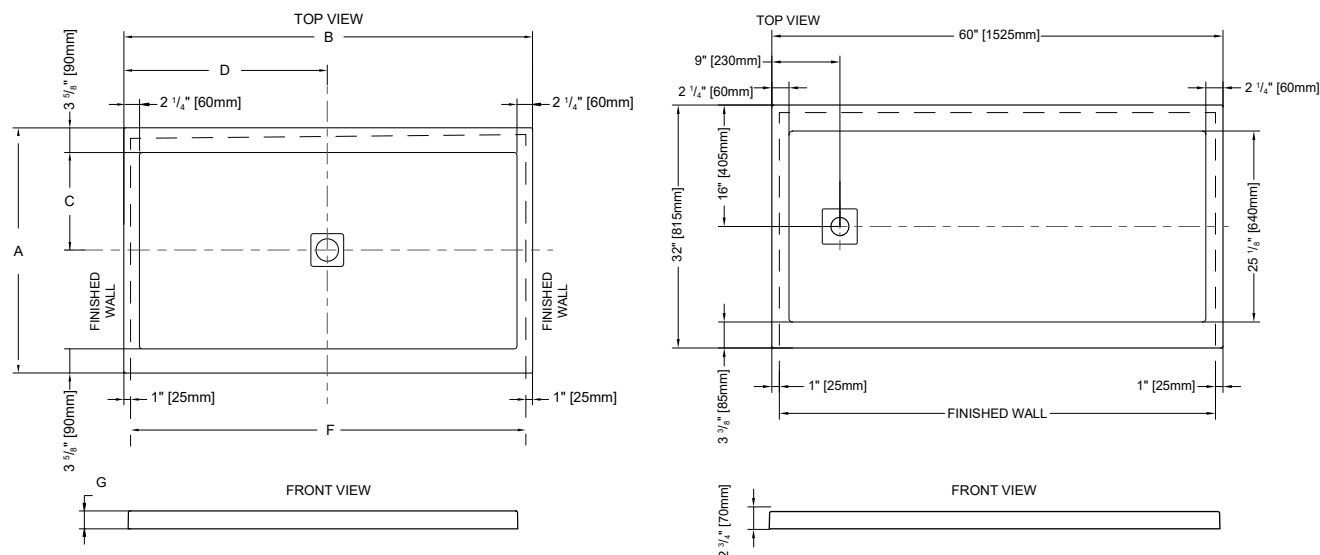

**SLATE**  
Available in  
matte black & white

**WOOD**  
Available in  
matte black & white

**STONE**  
Available in  
matte black & white

AU\_3260 ▼

\*Tolerance on dimensions: ± 1/4" 6 mm

*DIMENSIONS						
MODEL	A	B	C	D	F	G
AU_3648	36" 91 cm	48" 122 cm	14 3/8" 36.5 cm	24" 61 cm	46" 117 cm	2 3/4" 7 cm
AU_3660	36" 91 cm	60" 152 cm	14 3/8" 36.5 cm	30" 76 cm	58" 147 cm	2 3/4" 7 cm