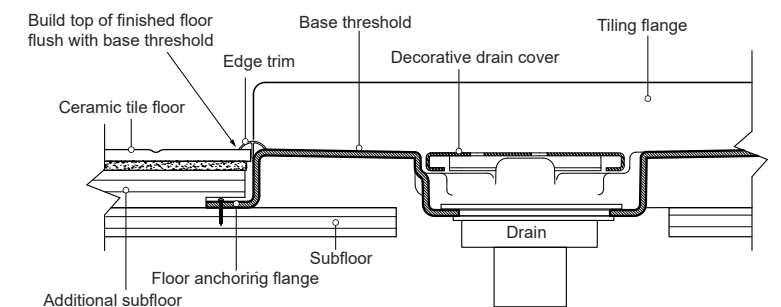

AD BASES FINISHED FLOOR INSTALLATION

MODEL	*DIMENSIONS						
	A	B	C	D	E	F	G
ABF3739AD	38 5/8" 98 cm	39" 99 cm	31 1/2" 80 cm	19 1/2" 50 cm	37" 94 cm	1 3/8" 3.5 cm	2 3/4" 7 cm
ABF3763AD	38 1/2" 98 cm	63" 160 cm	31 1/2" 80 cm	31 1/2" 80 cm	61" 115 cm	1 3/8" 3.5 cm	2 3/4" 7 cm

*Tolerance on dimensions: ± 1/4" 6 mm

C

ADA COMPLIANT