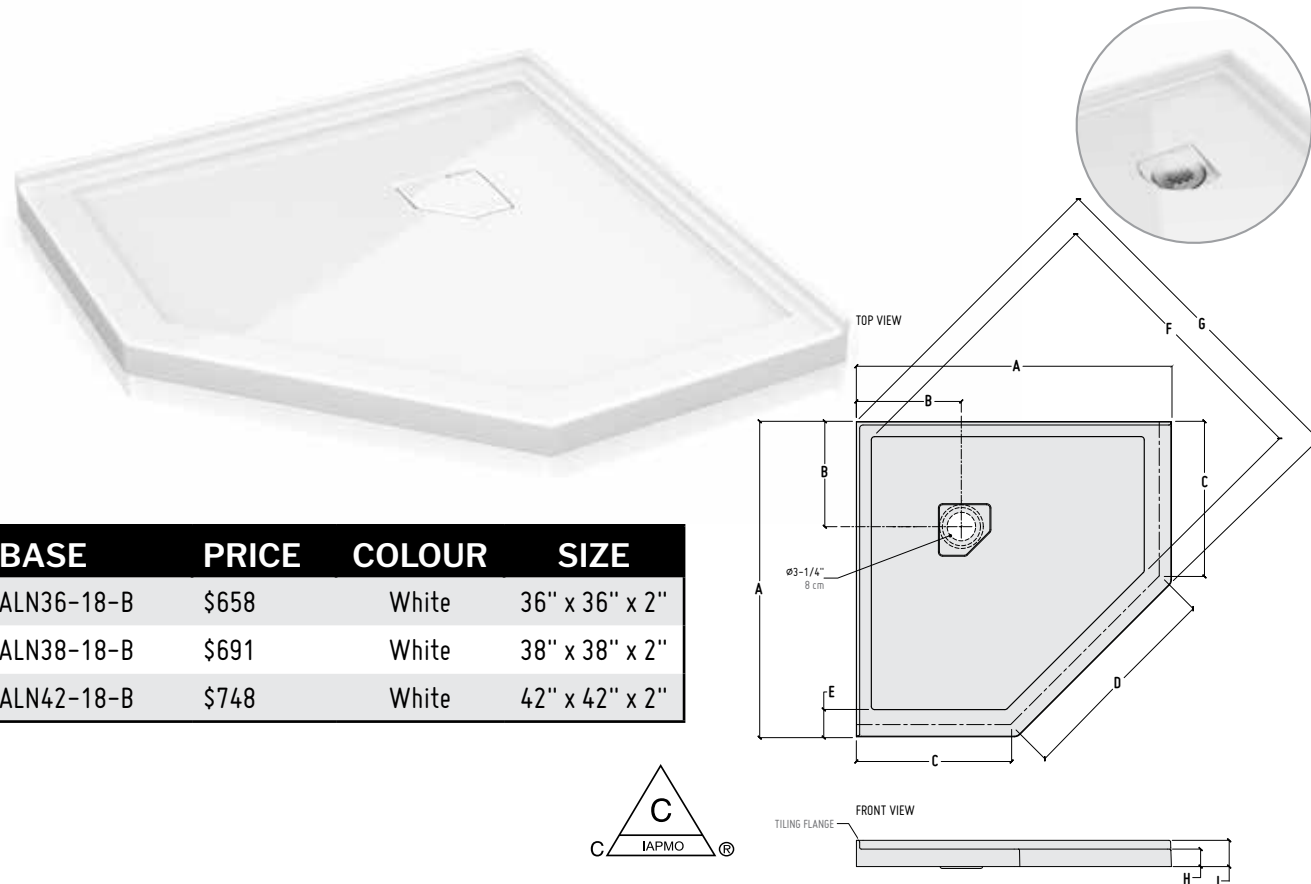

NEO - CONCEALED CORNER DRAIN

low profile model

ACRYLIC SHOWER BASE

BASE	PRICE	COLOUR	SIZE
ALN36-18-B	$658	White	36" x 36" x 2"
ALN38-18-B	$691	White	38" x 38" x 2"
ALN42-18-B	$748	White	42" x 42" x 2"

*DIMENSIONS									
MODEL	A	B	C	D	E	F	G	H	I
ALN36	36" 91 cm	12" 30 cm	17 5/8" 45 cm	24" 61 cm	3" 8 cm	33 1/4" 84 cm	38 1/2" 98 cm	2" 5 cm	3" 8 cm
ALN38	37 1/2" 95 cm	12" 30 cm	19" 48 cm	23 7/8" 60 cm	3" 8 cm	35 1/8" 89 cm	40 3/8" 103 cm	2" 5 cm	3" 8 cm
ALN42	41" 104 cm	12" 30 cm	20" 51 cm	27 1/4" 69 cm	3" 8 cm	38 3/8" 97 cm	43 5/8" 111 cm	2" 5 cm	3" 8 cm

*Tolerance on dimensions: ± 1/4" 6 mm

ALL DRAINS SOLD SEPARATELY

DRAIN	NO-CALK™ SHOWER BASE DRAIN*	DRAINABS-11	ABS No-Calk 2" drain	$37	Chrome
		DRAINABS-25	ABS No-Calk 2" drain	$48	Brushed Nickel
		DRAINPVC-11	PVC No-Calk 2" drain	$37	Chrome
		DRAINPVC-25	PVC No-Calk 2" drain	$48	Brushed Nickel
		DRAINPVC-33	PVC No-Calk 2" drain	$53	Matte Black NEW

*Please check local codes to ensure appropriate drain specifications

COMPATIBLE SHOWER DOOR MODELS

NEO CORNER DOORS

PLATINUM
NEO

SELECT
PLATINUM
NEO

PURA
CAPRI
MONTREAL