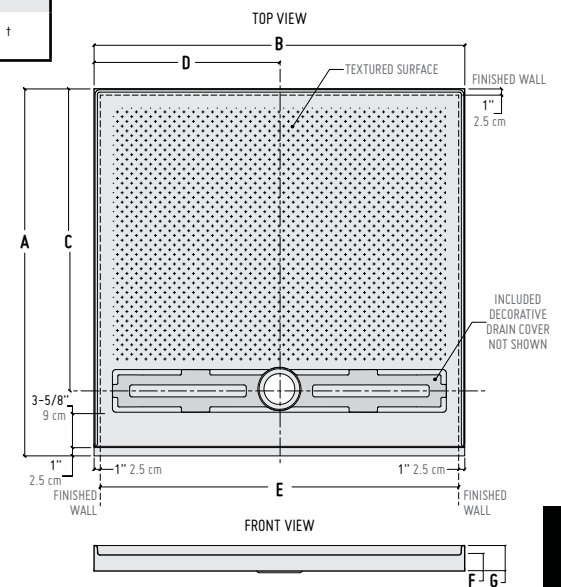

WEIGHTED SHOWER CURTAIN NOT INCLUDED

COLLAPSIBLE THRESHOLD KIT

- AD-FLEXTHRESHOLD-37: $59
- AD-FLEXTHRESHOLD-61: $81