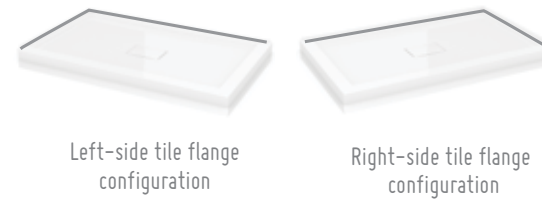

BASE	PRICE	COLOUR	SIZE
ADT4836-18-L2	$634	White	48" x 36" x 3"
ADT4836-18-R2	$634	White	48" x 36" x 3"
ADT4842-18-L2	$726	White	48" x 42" x 3"
ADT4842-18-R2	$726	White	48" x 42" x 3"
ADT5436-18-L2	$680	White	54" x 36" x 3"
ADT5436-18-R2	$680	White	54" x 36" x 3"
ADT6036-18-L2	$726	White	60" x 36" x 3"
ADT6036-18-R2	$726	White	60" x 36" x 3"

BASE	PRICE	COLOUR	SIZE
ADTC4836-18-L2	$634	White	48" x 36" x 3"
ADTC4836-18-R2	$634	White	48" x 36" x 3"