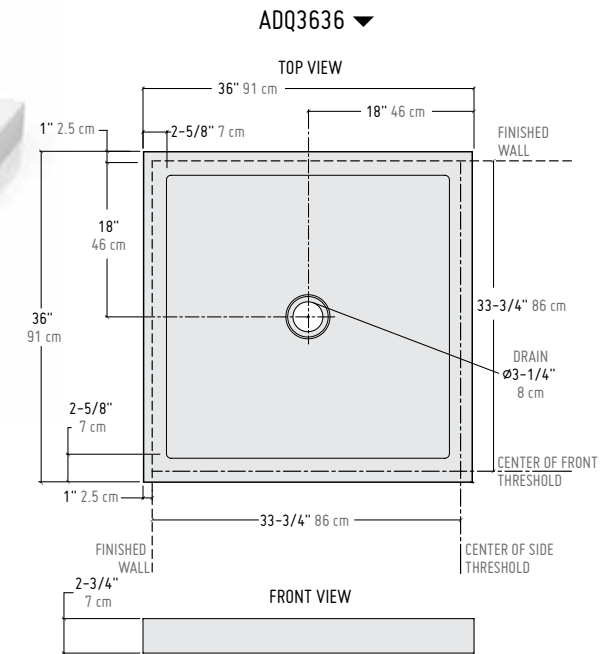

QUAD CENTER DRAIN

RECTANGULAR ACRYLIC BASE

BASE	PRICE	COLOUR	SIZE
ADQ3242-18	$653	White	42" x 32" x 2 3/4"
ADQ3248-18	$671	White	48" x 32" x 2 3/4"
ADQ3448-18	$684	White	48" x 34" x 2 3/4"
ADQ3460-18	$752	White	60" x 34" x 2 3/4"
ADQ3636-18	$658	White	36" x 36" x 2 3/4"
ADQ3642-18	$695	White	42" x 36" x 2 3/4"
ADQ3648-18	$748	White	48" x 36" x 2 3/4"
ADQ3660-18	$818	White	60" x 36" x 2 3/4"
ADQ3672-18	$904	White	72" x 36" x 2 3/4"
ADQ4260-18	$878	White	60" x 42" x 2 3/4"
ADQ4860-18	$939	White	60" x 48" x 2 3/4"