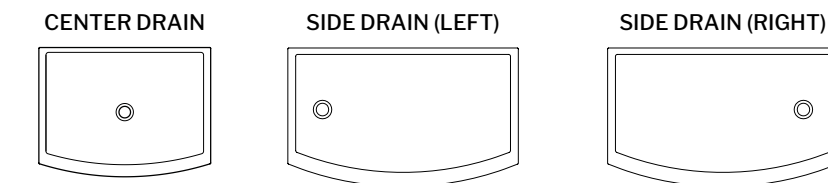

BOWFRONT

The bowfront base is an acrylic shower base that easily fits Fleurco™ bowfront shower models 48" & 60".