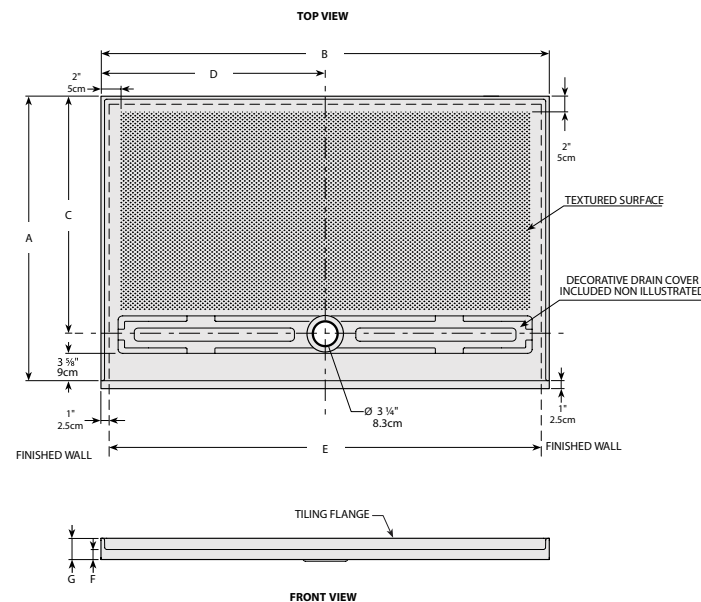

AZM BASES FINISHED FLOOR INSTALLATION

*DIMENSIONS							
MODEL	A	B	C	D	E	F	G
AZM4836	36" 91 cm	48" 122 cm	30" 76 cm	24" 61 cm	46" 117 cm	1 3/8" 3.5 cm	3 1/8" 8 cm
AZM6032	32" 81 cm	60" 152 cm	26" 66 cm	30" 76 cm	58" 147 cm	1 3/8" 3.5 cm	3 1/8" 8 cm
AZM6036	36" 91 cm	60" 152 cm	30" 76 cm	30" 76 cm	58" 147 cm	1 3/8" 3.5 cm	3 1/8" 8 cm

**Tolerance on dimensions: ± 1/4" 6 mm