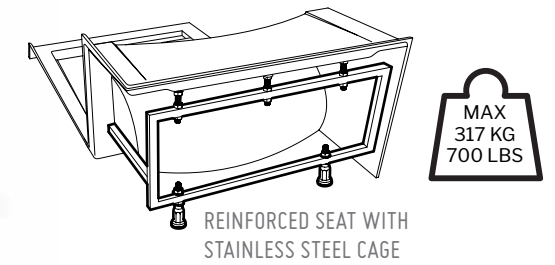

# ALESSA SEATED BASE TECHNICAL SPECIFICATIONS

ALESSA

Right side configuration

MAX  
317 KG  
700 LBS

REINFORCED SEAT WITH  
STAINLESS STEEL CAGE

BASE	PRICE	COLOUR	FLANGE	SIZE
ASEL6036-18-④	\$2,702	White	Left Side	60" x 36" x 20 3/4"
ASER6036-18-__	\$2,702	White	Right Side	60" x 36" x 20 3/4"