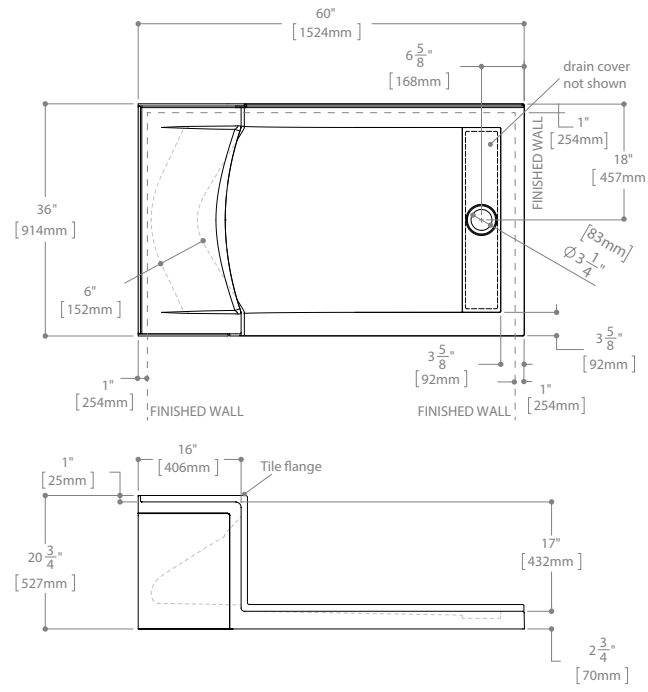

# ALESSA SEATED BASE TECHNICAL SPECIFICATIONS

ALESSA

Right side configuration

MAX  
317 KG  
700 LBS

REINFORCED SEAT WITH  
STAINLESS STEEL CAGE

BASE	PRICE	COLOUR	FLANGE	SIZE
ASEL6036-18-④	\$2,702	White	Left Side	60" x 36" x 20 3/4"
ASER6036-18-__	\$2,702	White	Right Side	60" x 36" x 20 3/4"