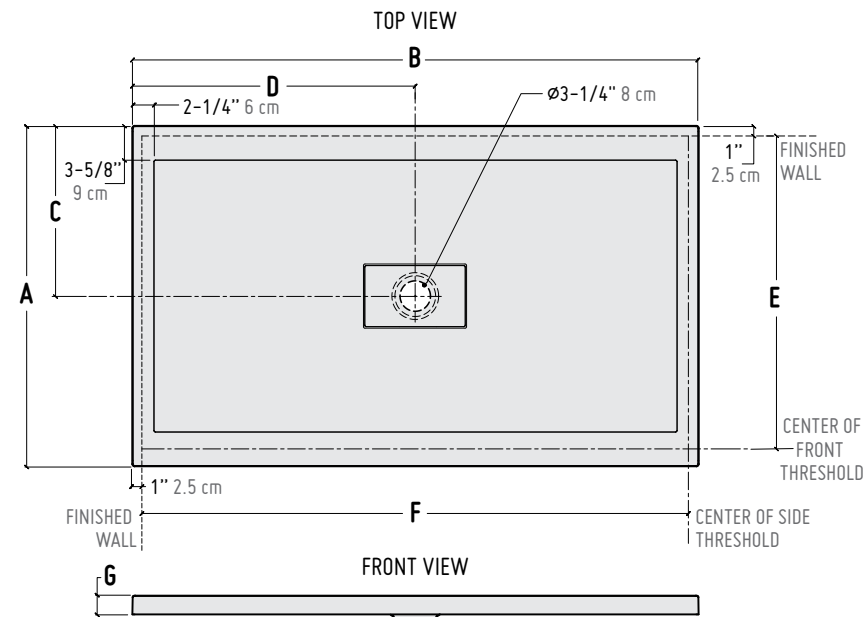

*DIMENSIONS							
MODEL	A	B	C	D	E	F	G
ADF3648	36" 91 cm	48" 122 cm	18" 46 cm	24" 61 cm	33 1/4" 84 cm	46" 117 cm	2" 5 cm
ADF3660	36" 91 cm	60" 152 cm	18" 46 cm	30" 76 cm	33 1/4" 84 cm	58" 147 cm	2" 5 cm

*Tolerance on dimensions: ± 1/4" 6 mm