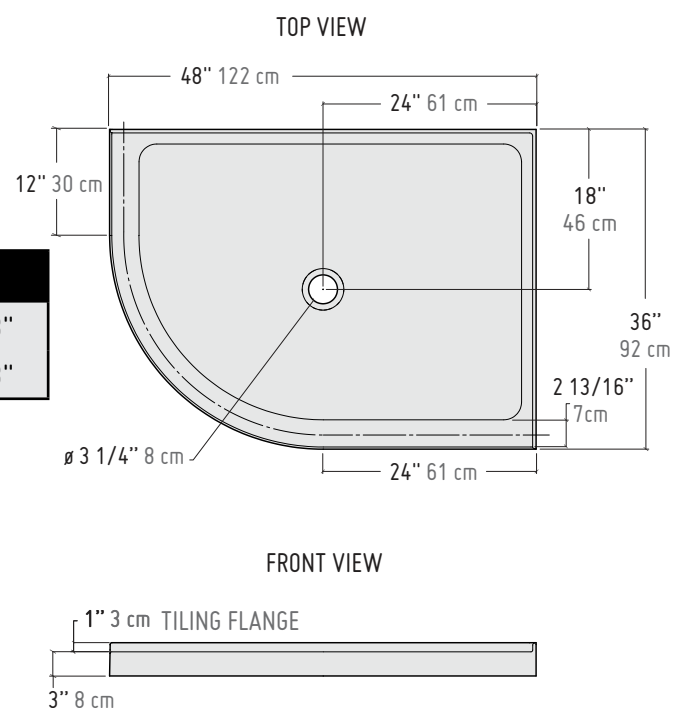

ALL DRAINS SOLD SEPARATELY

DRAIN	NO-CALK™ SHOWER BASE DRAIN*	MODEL	Material	Price	Finish
		DRAINABS-11	ABS No-Calk 2" drain	$37	Chrome
		DRAINABS-25	ABS No-Calk 2" drain	$48	Brushed Nickel
		DRAINPVC-11	PVC No-Calk 2" drain	$37	Chrome
		DRAINPVC-25	PVC No-Calk 2" drain	$48	Brushed Nickel
		DRAINPVC-33	PVC No-Calk 2" drain	$53	Matte Black NEW

*Please check local codes to ensure appropriate drain specifications

*Tolerance on dimensions: ± 1/4" 6 mm

COMPATIBLE SHOWER DOOR MODELS

HALF-ROUND CORNER DOORS

CAPRI