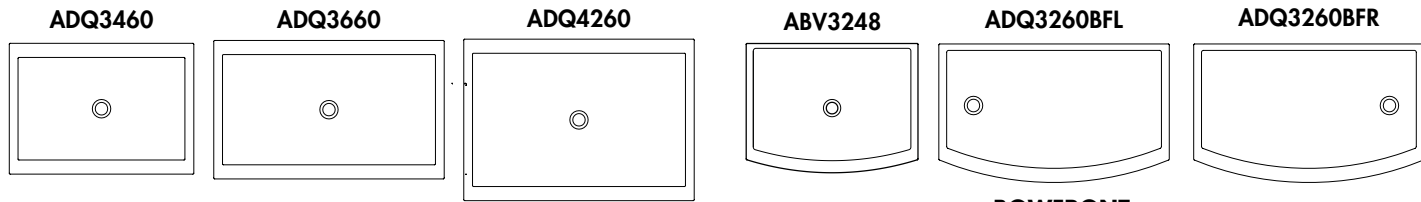

QUAD

BOWFRONT