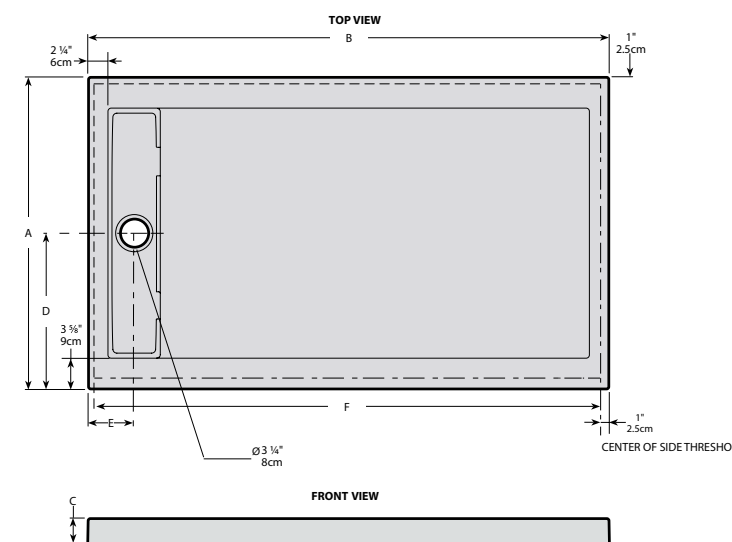

*DIMENSIONS						
MODEL	A	B	C	D	E	F
ABE3260	32" 81 cm	60" 152 cm	3" 8 cm	16" 41 cm	5 5/16" 14 cm	58" 147 cm
ABE3648	36" 91 cm	48" 122 cm	3" 8 cm	18" 46 cm	5 5/16" 14 cm	46" 117 cm
ABE3660	36" 91 cm	60" 152 cm	3" 8 cm	18" 46 cm	5 5/16" 14 cm	58" 147 cm

*Tolerance on dimensions: ± 1/4" 6 mm