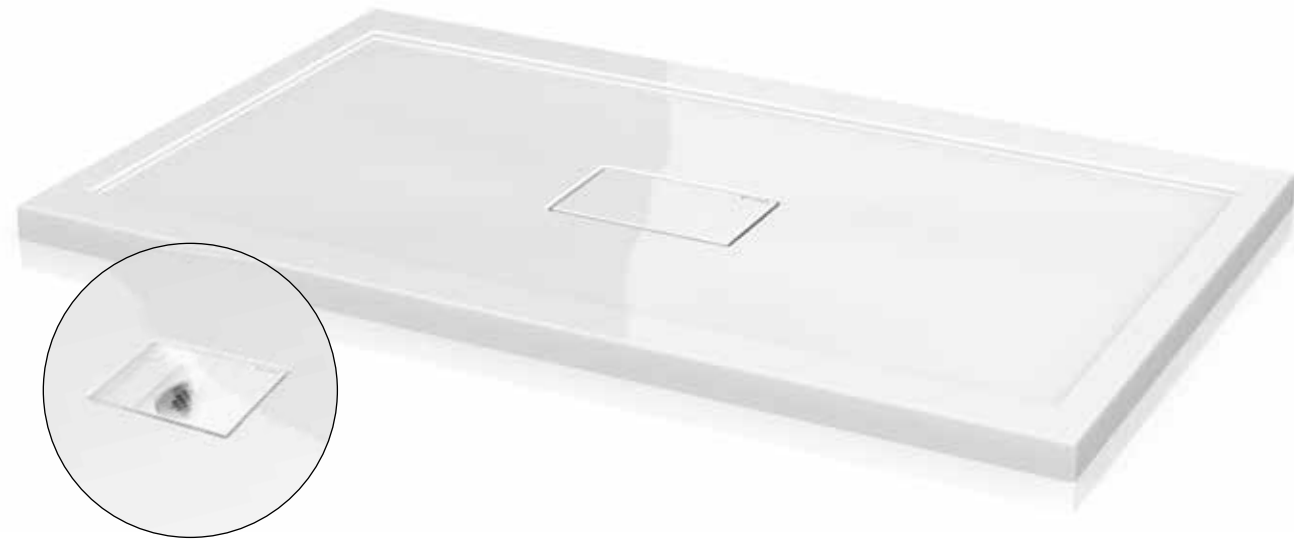

QUAD CONCEALED CENTER DRAIN

low profile model

RECTANGULAR ACRYLIC BASE

BASE	PRICE	COLOUR	SIZE
ADF3648-18-B	$1,098	White	48" x 36" x 2"
ADF3660-18-B	$1,142	White	60" x 36" x 2"