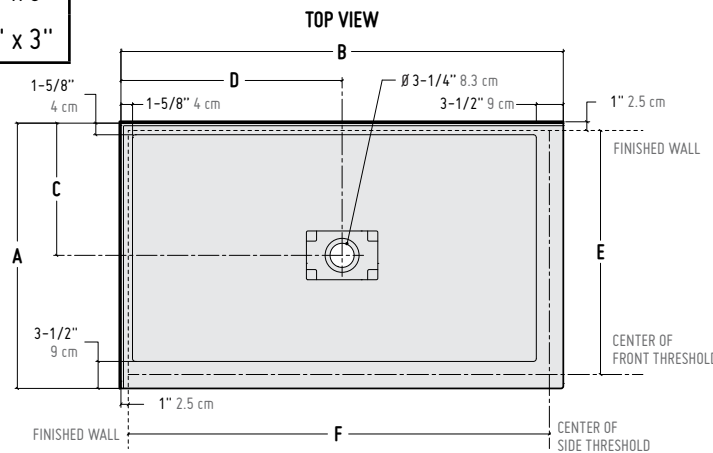

BASE	PRICE	COLOUR	SIZE
ADT4836-18-L2	$634	White	48" x 36" x 3"
ADT4836-18-R2	$634	White	48" x 36" x 3"
ADT4842-18-L2	$726	White	48" x 42" x 3"
ADT4842-18-R2	$726	White	48" x 42" x 3"
ADT5436-18-L2	$680	White	54" x 36" x 3"
ADT5436-18-R2	$680	White	54" x 36" x 3"
ADT6036-18-L2	$726	White	60" x 36" x 3"
ADT6036-18-R2	$726	White	60" x 36" x 3"

BASE	PRICE	COLOUR	SIZE
ADTC4836-18-L2	$634	White	48" x 36" x 3"
ADTC4836-18-R2	$634	White	48" x 36" x 3"