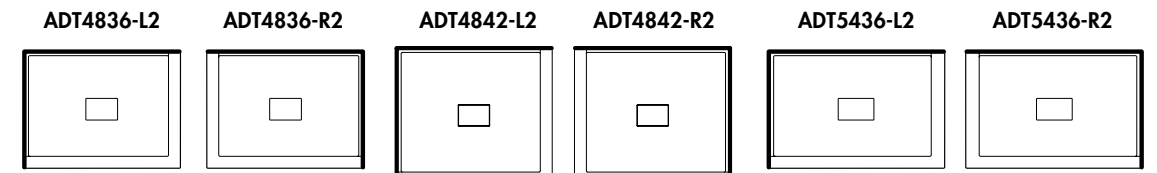

# INTEGRATED FLANGE

- Easy installation
- Pre-molded tiling flanges

**SINGLE THRESHOLD**

**ADAPTEK**

**ZERO THRESHOLD (LOW PROFILE)**

**DOUBLE THRESHOLD**

FLEURCO INC. **USA EAST** Tel: 856.778.0110 | Toll Free: 1.888.568.2121 | Fax: 1.888.854.1020  
FLEURCO INC. **USA MIDWEST** Tel: 630.607.0847 | Toll Free: 1.888.263.3651 | Fax: 331.225.2549  
FLEURCO INC. **USA WEST** Tel: 562.368.8800 | Toll Free: 1.877.413.2880 | Fax: 562.368.8812  
FLEURCO INC. **CANADA** Tel: 1.514.326.2222 | Toll free: 1.800.993.0033 | Fax: 1.514.326.2008 | [www.fleurco.com](http://www.fleurco.com)