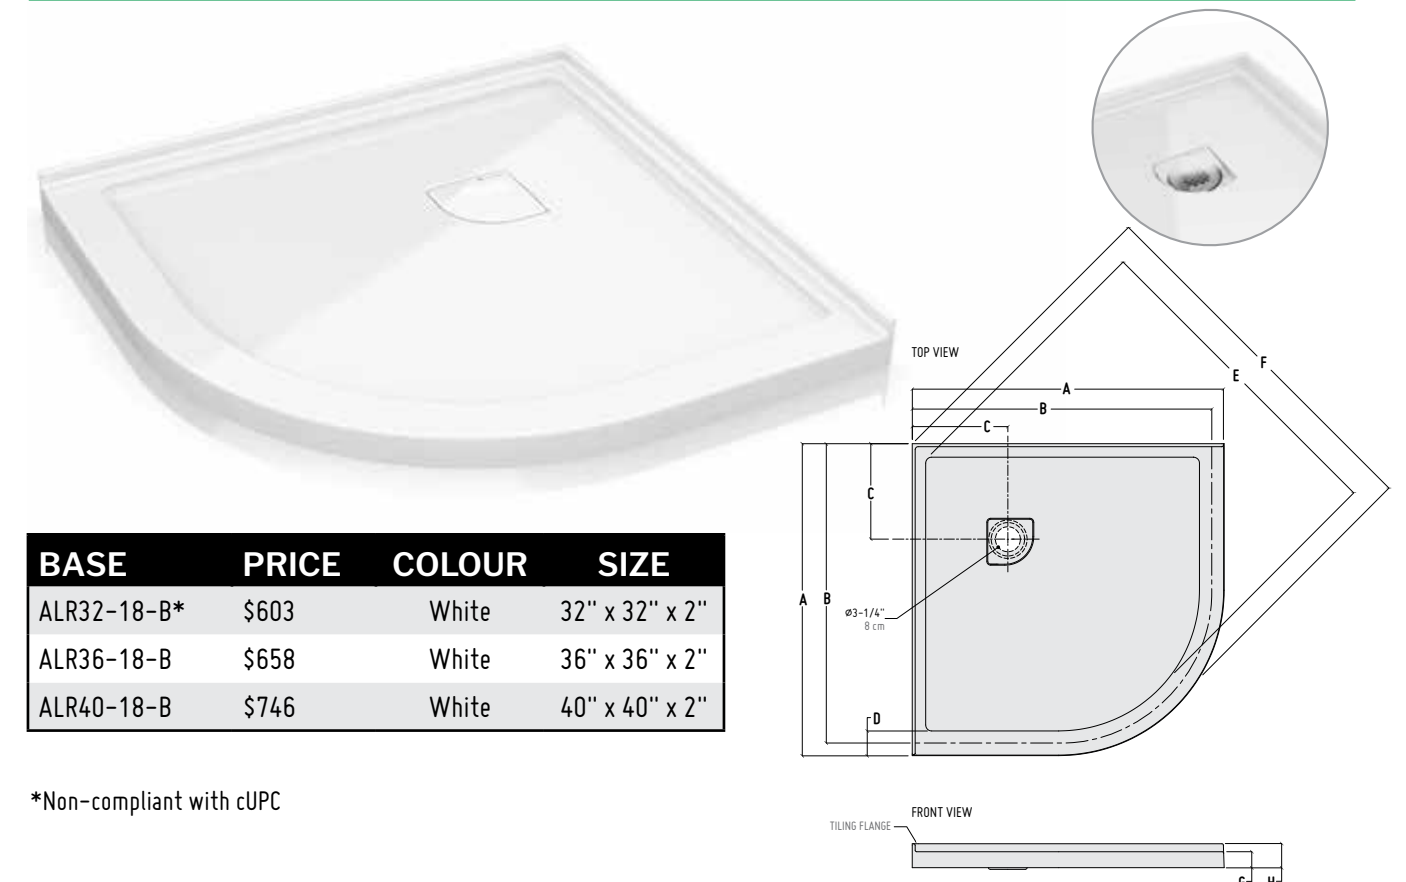

ROUND - CONCEALED CORNER DRAIN

low profile model

ACRYLIC SHOWER BASE

BASE	PRICE	COLOUR	SIZE
ALR32-18-B*	$603	White	32" x 32" x 2"
ALR36-18-B	$658	White	36" x 36" x 2"
ALR40-18-B	$746	White	40" x 40" x 2"

*Non-compliant with cUPC

*DIMENSIONS								
MODEL	A	B	C	D	E	F	G	H
ALR32	32" 81 cm	30 3/8" 77 cm	12" 30 cm	3" 8 cm	32 7/8" 84 cm	38 1/4" 97 cm	2" 5 cm	3" 8 cm
ALR36	36" 91 cm	34 3/8" 87 cm	12" 30 cm	3" 8 cm	36 7/8" 94 cm	42 1/4" 107 cm	2" 5 cm	3" 8 cm
ALR40	39" 100 cm	37 5/8" 96 cm	12" 30 cm	3" 8 cm	41 3/8" 105 cm	46 3/4" 119 cm	2" 5 cm	3" 8 cm

*Tolerance on dimensions: ± 1/4" 6 mm

ALL DRAINS SOLD SEPARATELY

DRAIN	NO-CALK™ SHOWER BASE DRAIN*	DRAINABS-11	ABS No-Calk 2" drain	$37	Chrome
		DRAINABS-25	ABS No-Calk 2" drain	$48	Brushed Nickel
		DRAINPVC-11	PVC No-Calk 2" drain	$37	Chrome
		DRAINPVC-25	PVC No-Calk 2" drain	$48	Brushed Nickel
		DRAINPVC-33	PVC No-Calk 2" drain	$53	Matte Black NEW

*Please check local codes to ensure appropriate drain specifications

COMPATIBLE SHOWER DOOR MODELS

ROUND CORNER DOORS

APOLLO

CAPRI

ALINA