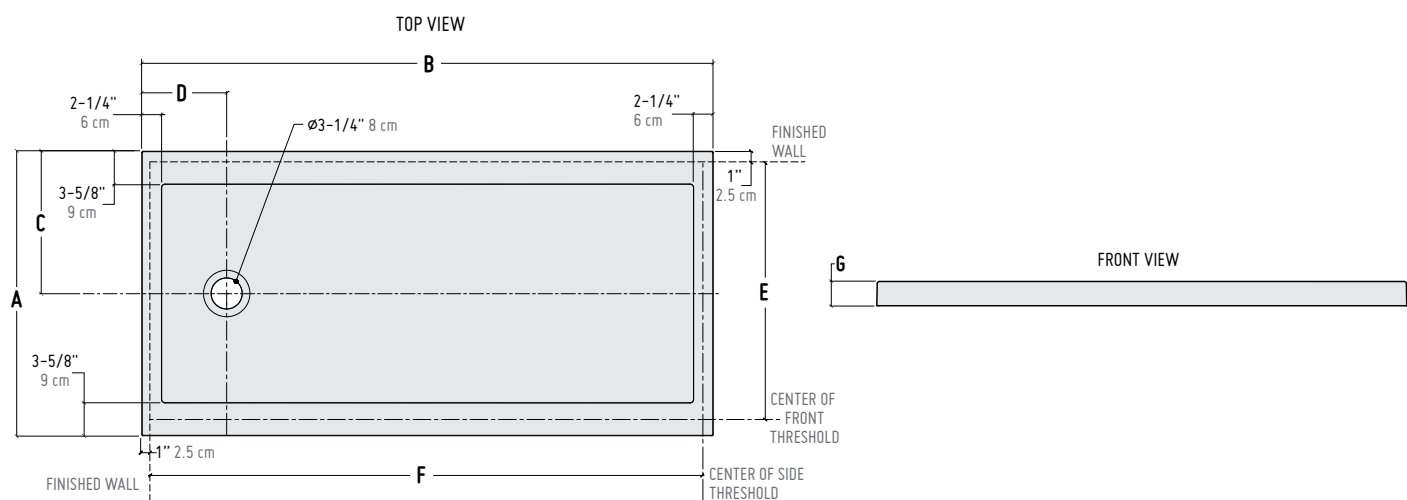

# QUAD SIDE DRAIN

REVERSIBLE ACRYLIC SHOWER BASE

QUAD BASE

DETACHED TILE FLANGES

BASE	PRICE	COLOUR	SIZE
ADQ3060-18	\$746	White	60" x 30" x 2 3/4"
ADQ3260-18	\$768	White	60" x 32" x 2 3/4"

ALL DRAINS SOLD SEPARATELY