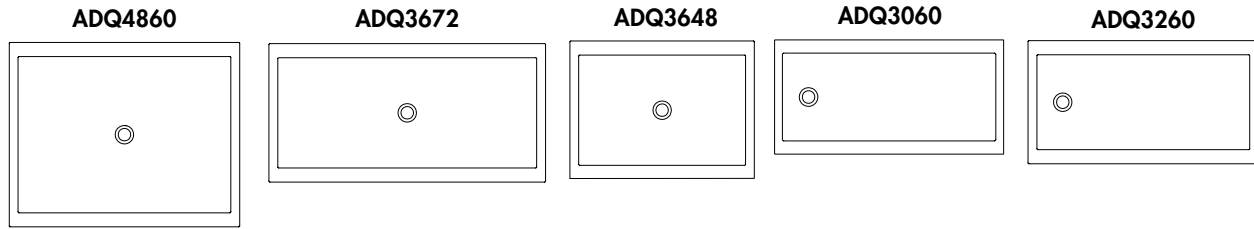

QUAD

BOWFRONT