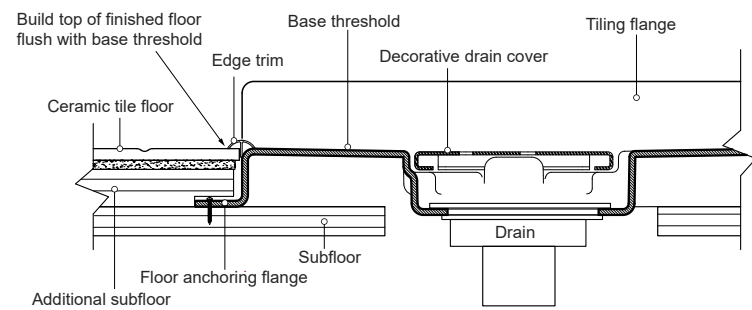

AZM BASES FINISHED FLOOR INSTALLATION

*DIMENSIONS							
MODEL	A	B	C	D	E	F	G
AZM4836	36" 91 cm	48" 122 cm	30" 76 cm	24" 61 cm	46" 117 cm	1 3/8" 3.5 cm	3 1/8" 8 cm
AZM6032	32" 81 cm	60" 152 cm	26" 66 cm	30" 76 cm	58" 147 cm	1 3/8" 3.5 cm	3 1/8" 8 cm
AZM6036	36" 91 cm	60" 152 cm	30" 76 cm	30" 76 cm	58" 147 cm	1 3/8" 3.5 cm	3 1/8" 8 cm

**Tolerance on dimensions: ± 1/4" 6 mm