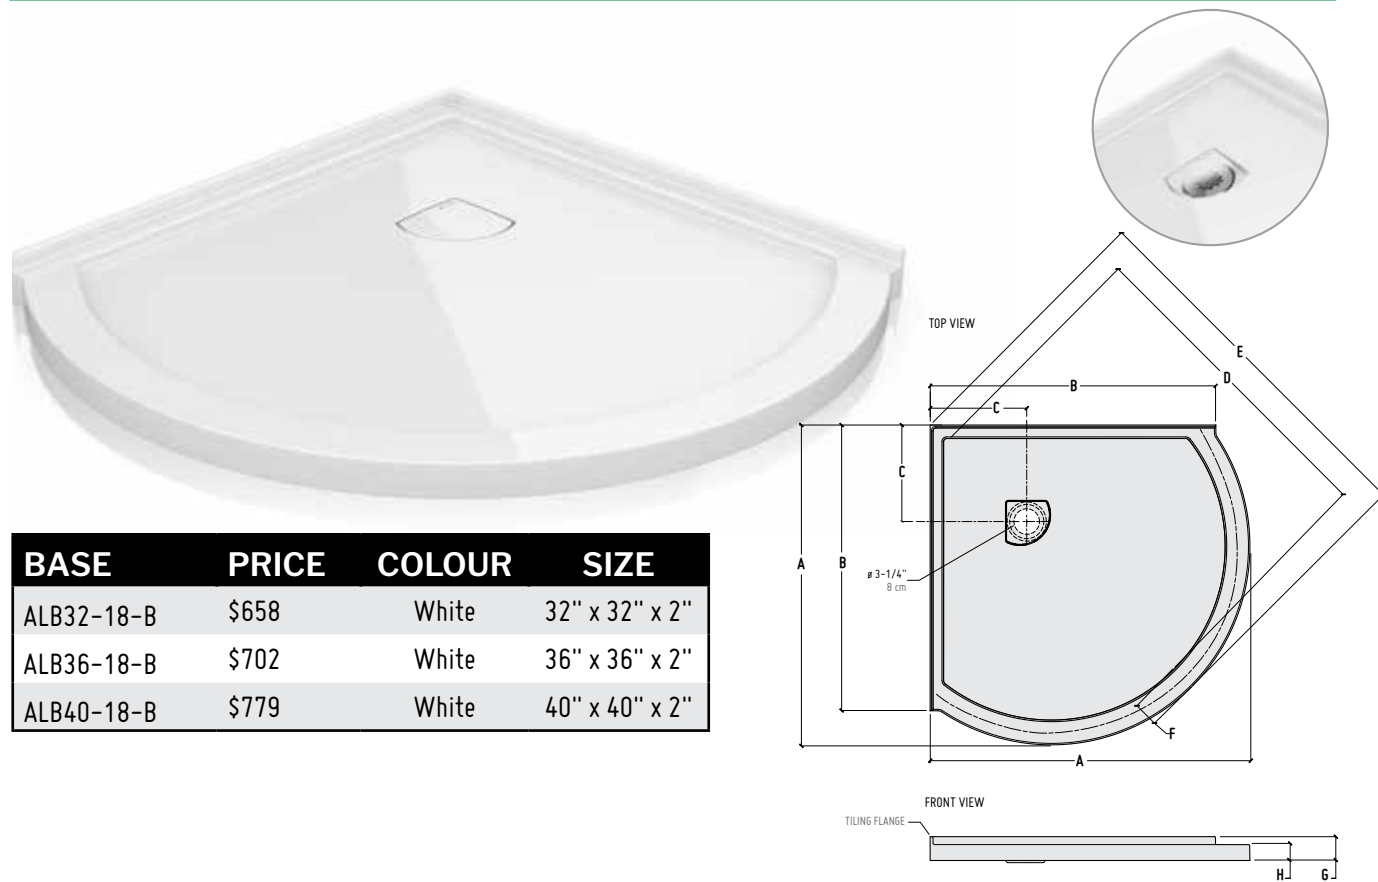

ARC - CONCEALED CORNER DRAIN

low profile model

ACRYLIC SHOWER BASE

BASE	PRICE	COLOUR	SIZE
ALB32-18-B	$658	White	32" x 32" x 2"
ALB36-18-B	$702	White	36" x 36" x 2"
ALB40-18-B	$779	White	40" x 40" x 2"

*DIMENSIONS								
MODEL	A	B	C	D	E	F	G	H
ALB32	37 7/8" 96 cm	32" 81 cm	12" 30 cm	39 1/4" 100 cm	44 1/2" 113 cm	3" 8 cm	3" 8 cm	2" 5 cm
ALB36	40 1/4" 102 cm	36" 91 cm	12" 30 cm	41 1/4" 105 cm	46 1/2" 118 cm	3" 8 cm	3" 8 cm	2" 5 cm
ALB40	42 7/8" 109 cm	39 3/8" 100 cm	12" 30 cm	44" 112 cm	49" 124 cm	3" 8 cm	3" 8 cm	2" 5 cm

*Tolerance on dimensions: ± 1/4" 6 mm

ALL DRAINS SOLD SEPARATELY

DRAIN	NO-CALK™ SHOWER BASE DRAIN*	DRAINABS-11	ABS No-Calk 2" drain	$37	Chrome
		DRAINABS-25	ABS No-Calk 2" drain	$48	Brushed Nickel
		DRAINPVC-11	PVC No-Calk 2" drain	$37	Chrome
		DRAINPVC-25	PVC No-Calk 2" drain	$48	Brushed Nickel
		DRAINPVC-33	PVC No-Calk 2" drain	$53	Matte Black NEW

*Please check local codes to ensure appropriate drain specifications

COMPATIBLE SHOWER DOOR MODELS

ARC CORNER DOORS

NOVARA

APOLLO

CAPRI