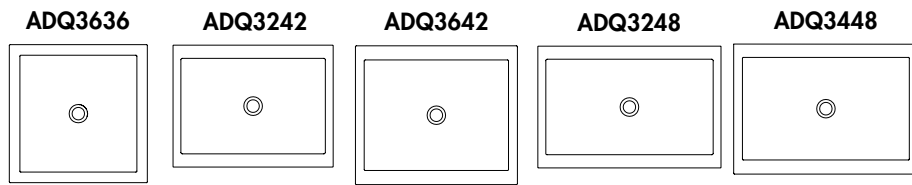

QUAD

BOWFRONT