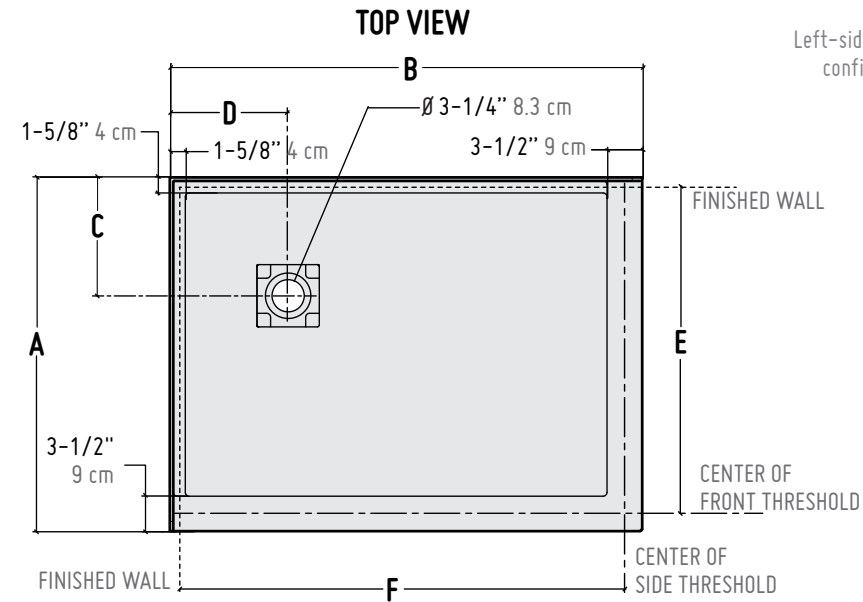

BASE	PRICE	COLOUR	SIZE
ADT4836-18-L2	$634	White	48" x 36" x 3"
ADT4836-18-R2	$634	White	48" x 36" x 3"
ADT4842-18-L2	$726	White	48" x 42" x 3"
ADT4842-18-R2	$726	White	48" x 42" x 3"
ADT5436-18-L2	$680	White	54" x 36" x 3"
ADT5436-18-R2	$680	White	54" x 36" x 3"
ADT6036-18-L2	$726	White	60" x 36" x 3"
ADT6036-18-R2	$726	White	60" x 36" x 3"

BASE	PRICE	COLOUR	SIZE
ADTC4836-18-L2	$634	White	48" x 36" x 3"
ADTC4836-18-R2	$634	White	48" x 36" x 3"