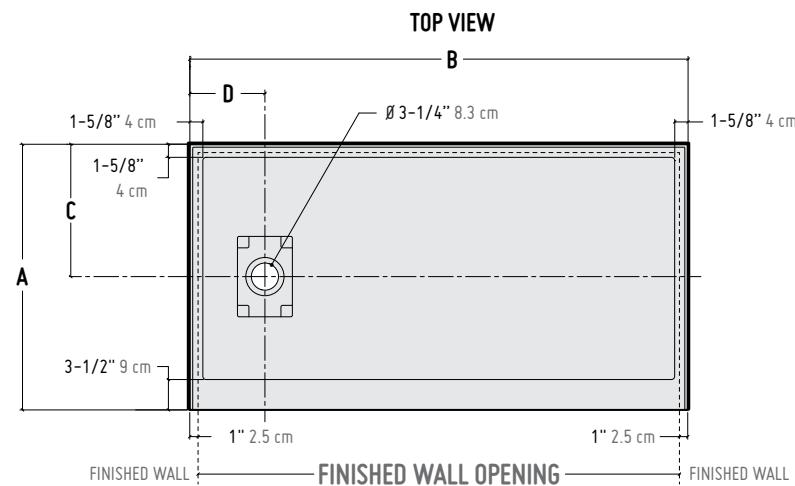

BASE	PRICE	COLOUR	SIZE
ADT6032-18-L3	$686	White	60" x 32" x 3"
ADT6032-18-R3	$686	White	60" x 32" x 3"

*DIMENSIONS						
MODEL	A	B	C	D	E	F
ADT6032-L3/R3	32" 81 cm	60" 152 cm	16" 41 cm	9" 23 cm	3" 8 cm	4" 10 cm

*Tolerance on dimensions: ± 1/4" 6 mm