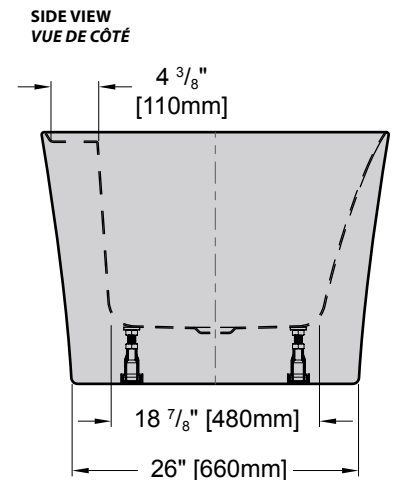

Model Modèle	Net Weight Poids net		Capacity Capacité	
	LB	KG	US GAL	L
BAL5831	99	45	62	235
BAL6731	121	55	67	255

Tolerance on dimensions: $\pm \frac{1}{4}$ " [6 mm]
 Tolerance des dimensions: $\pm \frac{1}{4}$ " [6 mm]

Model Modèle	A	B	C	D
BAL5831	58" 1475mm	29" 738mm	38 3/8" 975mm	49 1/2" 1255mm
BAL6731	67" 1700mm	33 1/2" 850mm	47 1/4" 1200mm	58 1/4" 1480mm