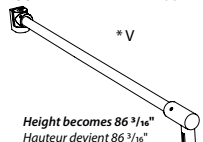

Options

Support bar / Barre de support