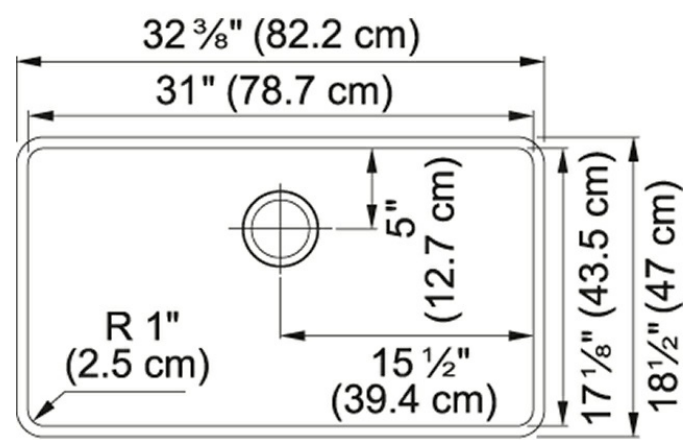

FUN#	125.0491.545
US Part Number	PKG11031SHG