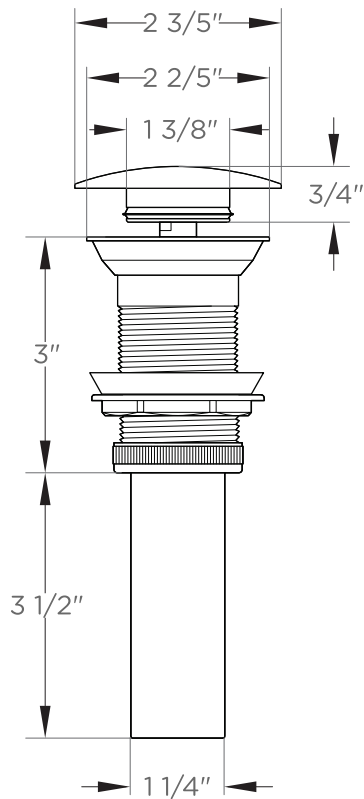

FPU1240

Pop-Up Drain without Overflow

INSTALLATION GUIDE

DIMENSIONS:

FEATURES:

- Pop-up Body Without Overflow included.
- Solid Brass Body.
- Pop-up Cap in Chrome/Brushed Nickel included.
- For sinks Without Overflow.
- Drain Size 1 1/4".
- Manufactured from 100% Lead-Free Brass.
- All rubber gaskets required for the installation are included with the kit.

NOTE: ALL DIMENSIONS & SPECIFICATIONS ARE APPROXIMATE AND SUBJECT TO CHANGE WITHOUT NOTICE.

POP-UP INSTALLATION INSTRUCTIONS

PARTS LIST