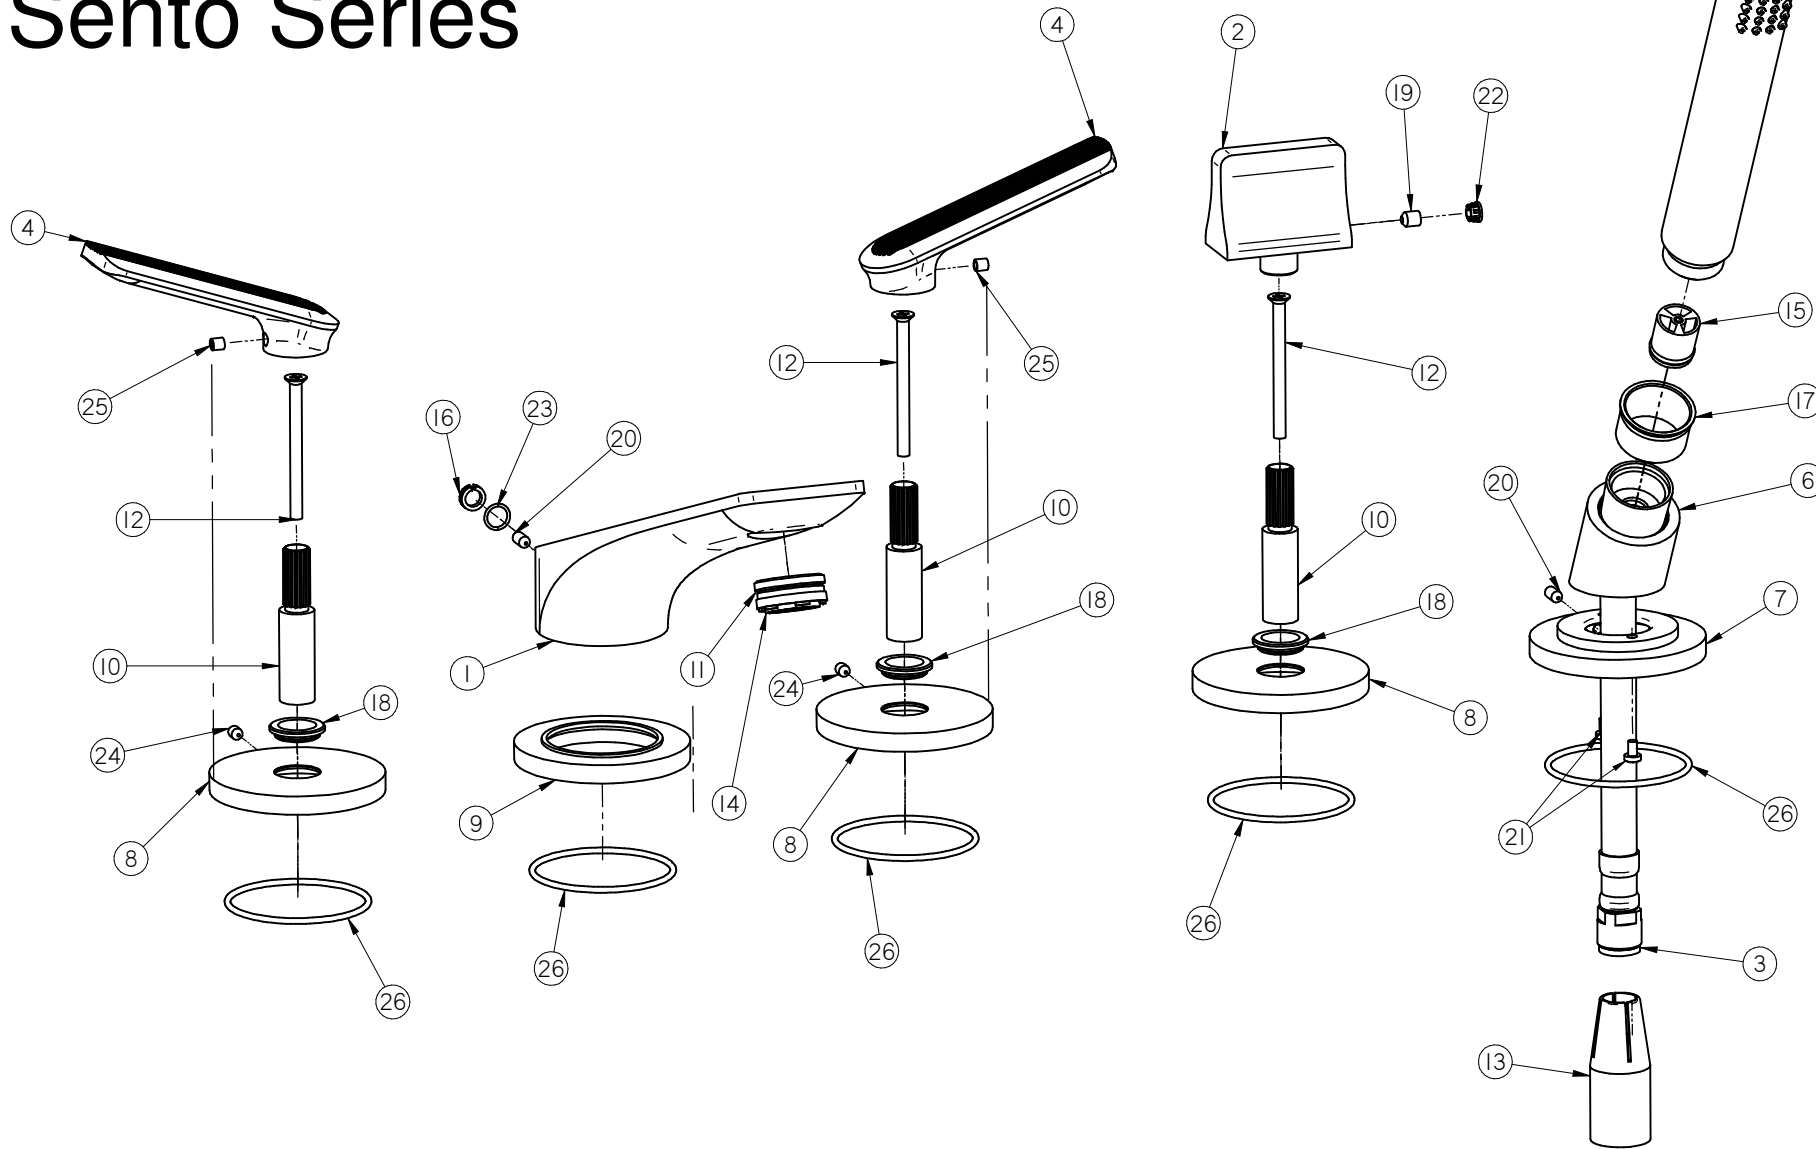

# G-6351-LM58B

## Sento Series

**GRAFF**<sup>®</sup>  
CUTTING EDGE DESIGN