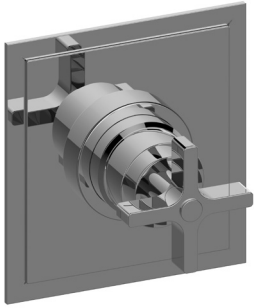

G-7045-C15S-T

Pressure Balancing Valve Trim with Handle

GRAFF®

Product Features

- Single metal handle and decorative trim plate
- Use with G-7005 pressure balancing rough valve

Available Finishes

- Polished Chrome
G-7045-C15S-PC-T
- Brushed Nickel
G-7045-C15S-BNi-T
- Polished Nickel
G-7045-C15S-PN-T
- Olive Bronze
G-7045-C15S-OB-T
- Unfinished Brass*
G-7045-C15S-UB-T*
- Gold*
G-7045-C15S-AU-T*
- Brushed Gold*
G-7045-C15S-BAU-T*