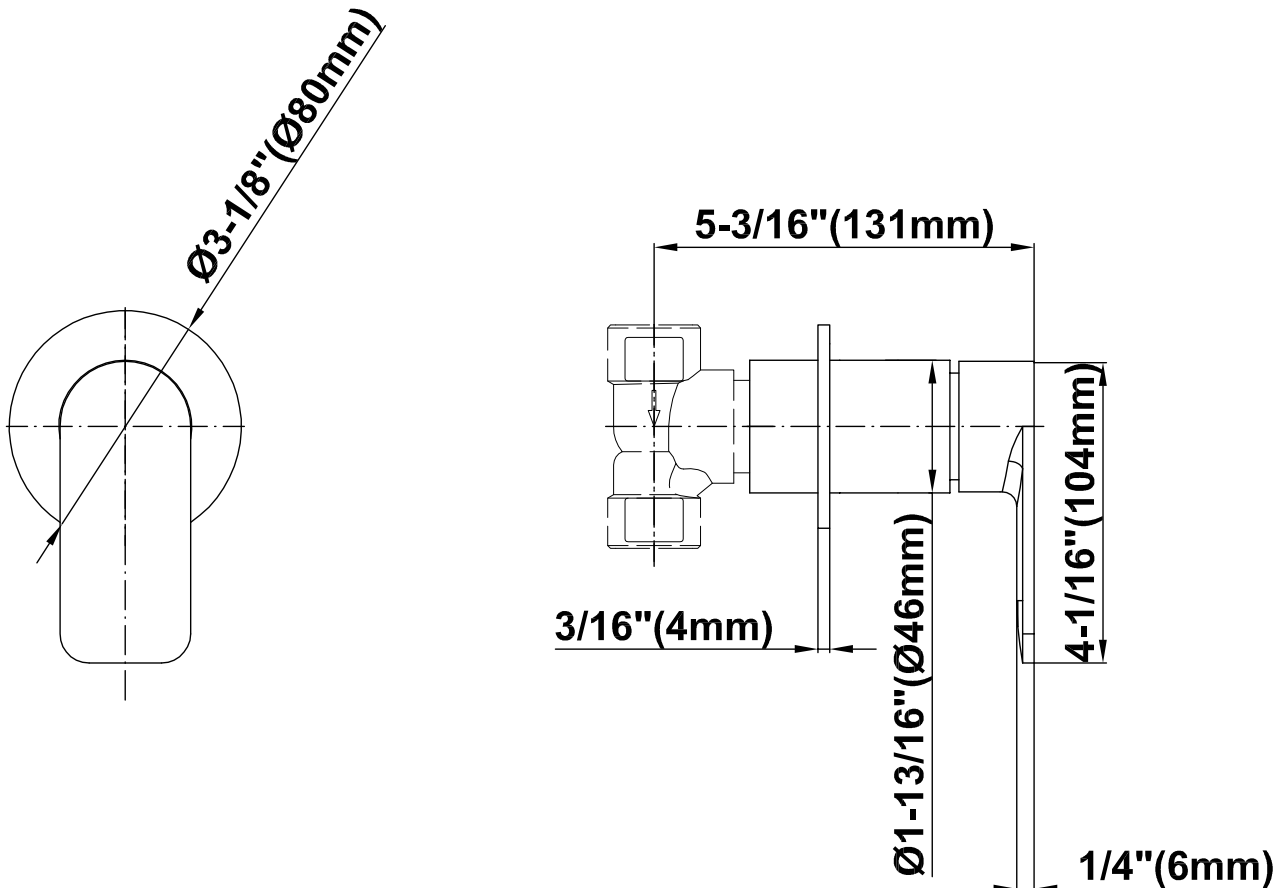

The measurements shown are for reference only. Products and specifications shown are subject to change without notice. Revised 07/2012.

www.graff-faucets.com | phone: 800-959-4723