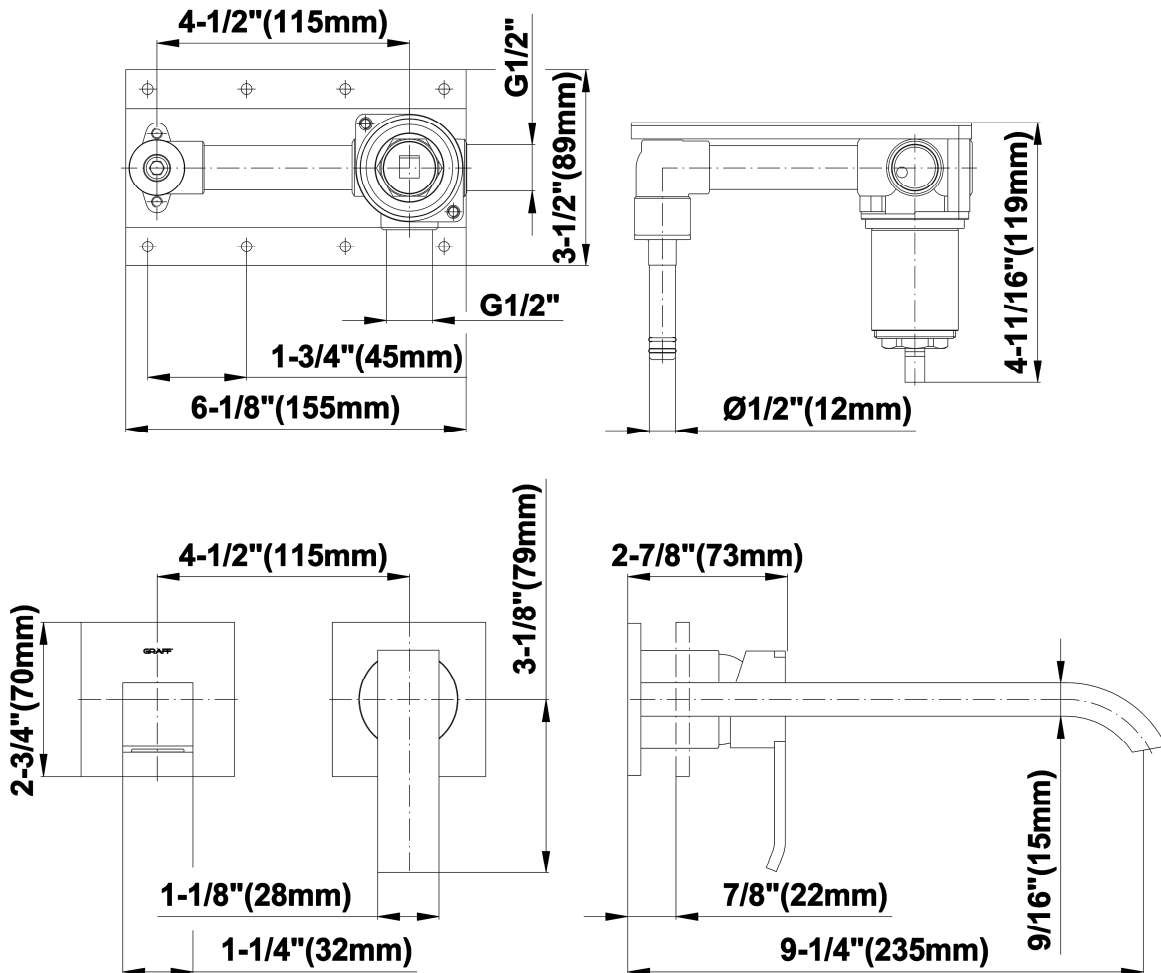

Warranty

- Limited lifetime warranty

For complete warranty information go to www.graff-faucets.com/en-nam/warranty