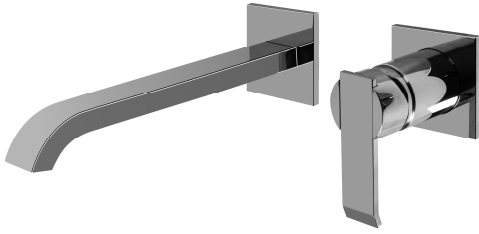

G-6236-LM38W

Qubic Collection

Wall-Mounted Lavatory Faucet with Single Handle

GRAFF[®]
cutting edge design

Product Features

- Wall-mounted spout & handle
- Single metal lever control
- Aerated Flow ~1.5 gpm @ 60 psi
- 9-1/4" spout projection
- Requires G-1020 rough

Available Finishes

- Polished Chrome :
G-6236-LM38W-PC
- Steelnox® :
G-6236-LM38W-SN
- Polished Chrome/Black* :
G-6236-LM38W-PC/BK*
- Polished Nickel* :
G-6236-LM38W-PN*
- Antique Brushed Nickel* :
G-6236-LM38W-ABN*
- Olive Bronze* :
G-6236-LM38W-OB*