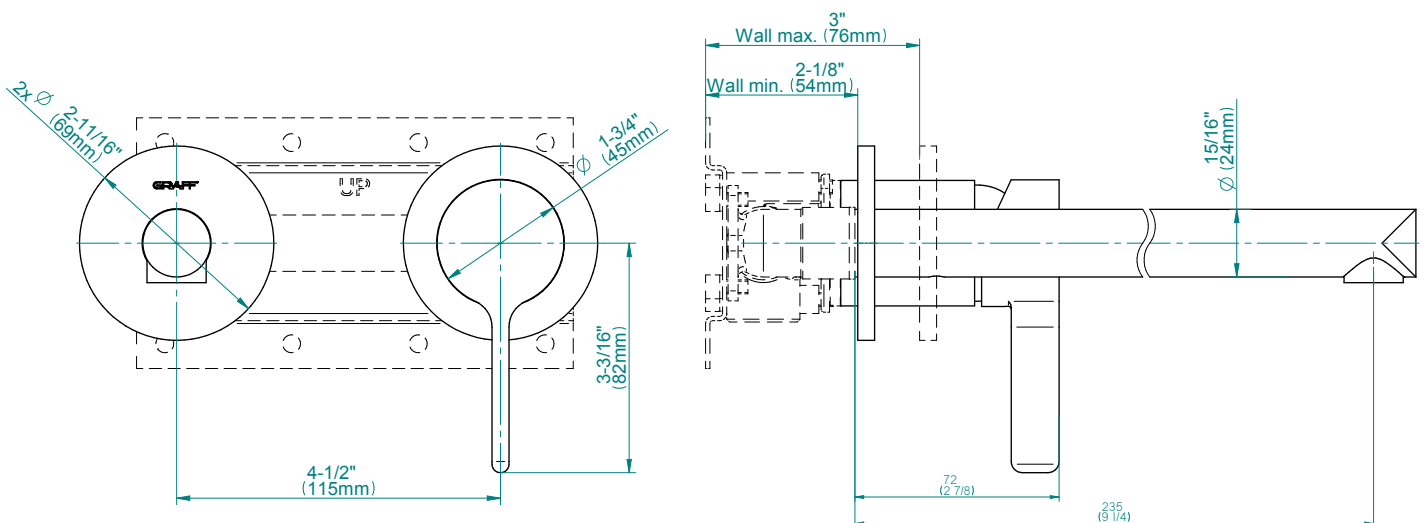

G-6736-LM46W

Terra Collection

Wall-Mounted Lavatory Faucet (Rough and Trim)

GRAFF[®]
CUTTING EDGE DESIGN

Product Features

- Wall-mount spout and handle installation
- Aerated flow rate ≤ 1.5 max gpm, CA flow rate ≤ 1.2 max gpm
- 9-1/4" spout reach
- Drain assembly sold separate

- Drain assemblies: G-9955-**, G-9958-**, G-9961-**, G-9962-**
- Matching decorative trap G-9970-**

Code Compliance

- ADA
- CALGreen and CEC

Warranty

- Limited lifetime warranty

For complete warranty information go to www.graff-faucets.com/en-nam/warranty