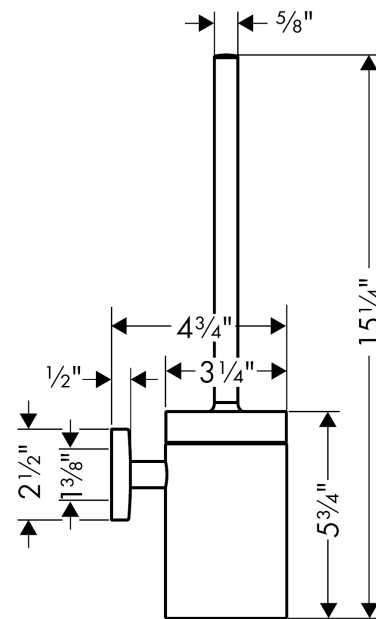

Logis

Toilet Brush with Holder

Finishes : **chrome** Part no. : **40522000**

Description

Features

- Metal holder
- Brass, Crystal glass
- Wall-mounted

Item details

List Price \$ 130.00

Product image

Scale drawing

Logis

Toilet Brush with Holder

Finishes : **chrome** Part no. : **40522000**

Exploded drawing

Year of production: >09/08

Logis

Toilet Brush with Holder

Finishes : **chrome** Part no. : **40522000**

Spare parts list

Year of production: >09/08

Pos.	Description	Part no.	Price	PU
1	escutcheon	98538000	-	1
2	support element	98539000	-	1
3	hollow set screw M4x4	98540000	-	1
4	mounting set	96179000	-	1
5	stick with brush	95577000	-	1
6	WC-brush black	40068000	-	1
7	glass cup on its own	98548000	-	1