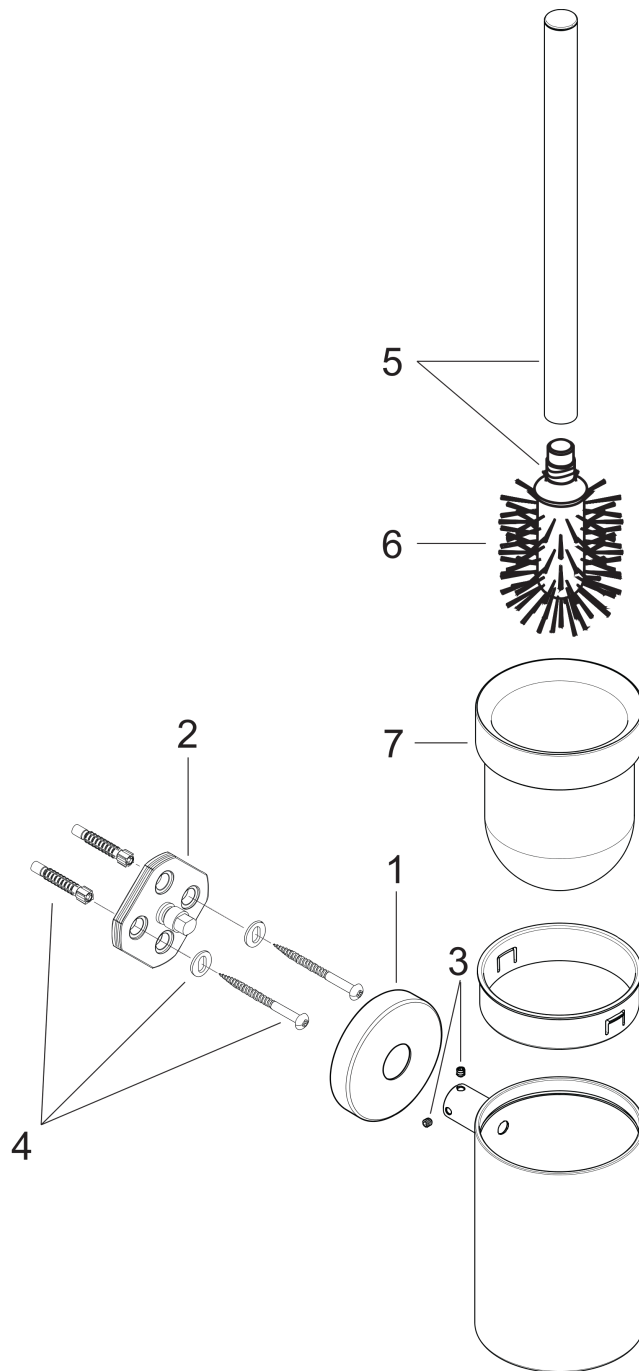

Logis

Toilet Brush with Holder

Finishes : **chrome** Part no. : **40522000**

Description

Features

- Metal holder
- Brass, Crystal glass
- Wall-mounted

Item details

List Price \$ 130.00

Product image

Scale drawing

Logis

Toilet Brush with Holder

Finishes : **chrome** Part no. : **40522000**

Exploded drawing

Year of production: >09/08

Logis

Toilet Brush with Holder

Finishes : **chrome** Part no. : **40522000**

Spare parts list

Year of production: >09/08

Pos.	Description	Part no.	Price	PU
1	escutcheon	98538000	-	1
2	support element	98539000	-	1
3	hollow set screw M4x4	98540000	-	1
4	mounting set	96179000	-	1
5	stick with brush	95577000	-	1
6	WC-brush black	40068000	-	1
7	glass cup on its own	98548000	-	1