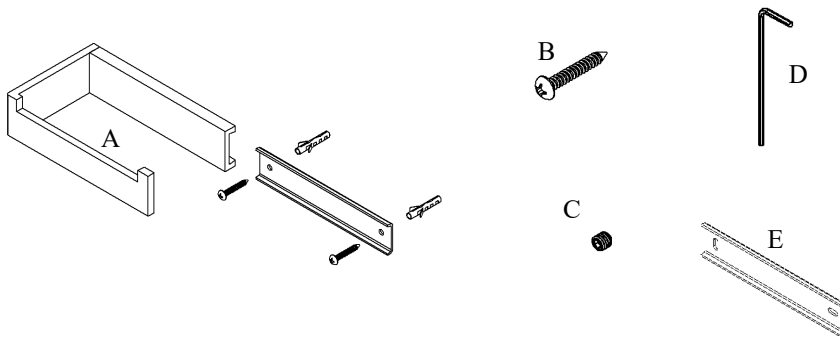

Exhilarating by Design

Volkano Erupt Toilet Paper Holder

Installation Guide

Code: V1013, V1014, V1015

Parts Included	QTY
A - Toilet Paper Holder	1
B - Screw	2
C - Set Screw	1
D - Allen Key	1
E - Bracket	1

Model #	Description	Finish	Weight (lb)	WxHxD (mm)	WxHxD (Inches)	Metal Type
V1013	Erupt Toilet Paper Holder	Chrome	1	145 x 34 x 86	5.5 x 1.3 x 3.4	Brass
V1014	Erupt Toilet Paper Holder	Brushed Nickel	1	145 x 34 x 86	5.5 x 1.3 x 3.4	Brass
V1015	Erupt Toilet Paper Holder	Matte Black	1	145 x 34 x 86	5.5 x 1.3 x 3.4	Brass