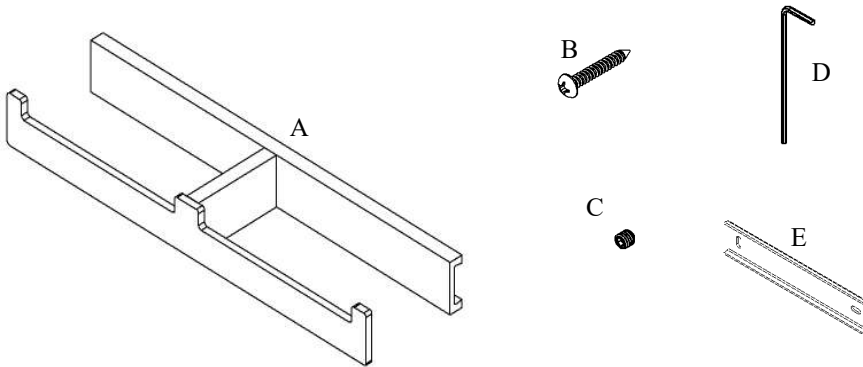

# Volkano Erupt Double Toilet Paper Holder

## Installation Guide

Code: V1043, V1044, V1045

Parts Included	QTY
A - Toilet Paper Holder	1
B - Screw	2
C - Set Screw	1
D - Allen Key	1
E - Bracket	1

Model #	Description	Finish	Weight (lb)	WxHxD (mm)	WxHxD (Inches)	Metal Type
V1043	Erupt Double Toilet Paper Holder	Chrome	1.5	300 x 35 x 80	11.75 x 1.5 x 3.25	Brass
V1044	Erupt Double Toilet Paper Holder	Brushed Nickel	1.5	300 x 35 x 80	11.75 x 1.5 x 3.25	Brass
V1045	Erupt Double Toilet Paper Holder	Matte Black	1.5	300 x 35 x 80	11.75 x 1.5 x 3.25	Brass