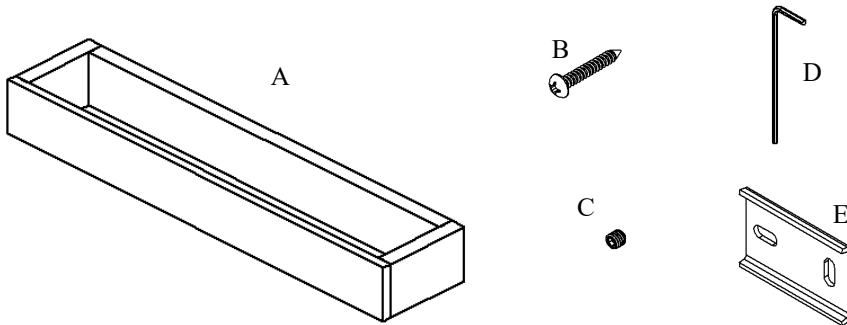

Exhilarating by Design

Volkano Erupt 12" Towel Bar Installation Guide

Code: V1123, V1124, V1125

Parts Included	QTY
A - Towel Bar	1
B - Screw	4
C - Set Screw	2
D - Allen Key	1
E - Bracket	2

Model #	Description	Finish	Weight (lb)	WxHxD (mm)	WxHxD (Inches)	Metal Type
V1123	Erupt 12" Towel Bar	Chrome	2.7	300 x 35 x 65	12 x 1.4 x 2.5	Brass
V1124	Erupt 12" Towel Bar	Brushed Nickel	2.7	300 x 35 x 65	12 x 1.4 x 2.5	Brass
V1125	Erupt 12" Towel Bar	Matte Black	2.7	300 x 35 x 65	12 x 1.4 x 2.5	Brass