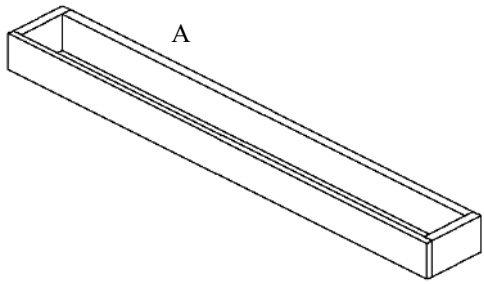

Exhilarating by Design

Volkano Erupt 24" Towel Bar Installation Guide

Code: V1153, V1154, V1155

Parts Included	QTY
A - Towel Bar	1
B - Screw	4
C - Set Screw	2
D - Allen Key	1
E - Bracket	2

Model #	Description	Finish	Weight (lb)	WxHxD (mm)	WxHxD (Inches)	Metal Type
V1153	Erupt 24" Towel Bar	Chrome	5	600 x 35 x 65	23.5 x 1.5 x 2.5	Brass
V1154	Erupt 24" Towel Bar	Brushed Nickel	5	600 x 35 x 65	23.5 x 1.5 x 2.5	Brass
V1155	Erupt 24" Towel Bar	Matte Black	5	600 x 35 x 65	23.5 x 1.5 x 2.5	Brass