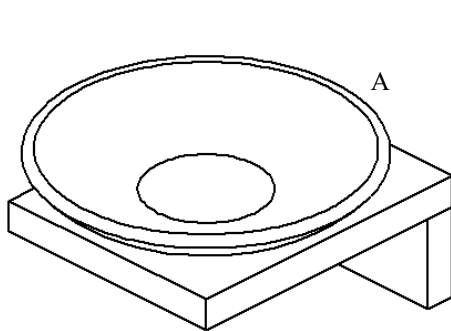

Exhilarating by Design

Volkano Erupt Glass Soap Dish

Installation Guide

Code: V1523, V1524, V1525

Parts Included	QTY
A - Glass Soap Dish	1
B - Screw	2
C - Set Screw	1
D - Allen Key	1
E - Bracket	1

Model #	Description	Finish	Weight (lb)	WxHxD (mm)	WxHxD (Inches)	Metal Type
V1523	Erupt Glass Soap Dish	Chrome	1.6	100 x 58 x 100	4 x 2.3 x 4	Brass
V1524	Erupt Glass Soap Dish	Brushed Nickel	1.6	100 x 58 x 100	4 x 2.3 x 4	Brass
V1525	Erupt Glass Soap Dish	Matte Black	1.6	100 x 58 x 100	4 x 2.3 x 4	Brass