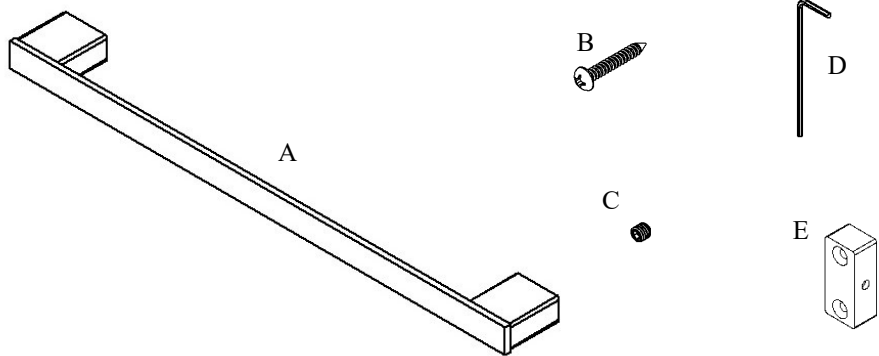

## Installation Guide

Code: V3133, V3134, V3135

| Parts Included | QTY |
|----------------|-----|
| A - Towel Bar  | 1   |
| B - Screw      | 4   |
| C - Set Screw  | 2   |
| D - Allen Key  | 1   |
| E - Bracket    | 2   |

| Model # | Description          | Finish         | Weight (lb) | WxHxD (mm)    | WxHxD (Inches) | Metal Type |
|---------|----------------------|----------------|-------------|---------------|----------------|------------|
| V3133   | Cinder 18" Towel Bar | Chrome         | 1.75        | 457 x 22 x 50 | 18 x 0.75 x 2  | Brass      |
| V3134   | Cinder 18" Towel Bar | Brushed Nickel | 1.75        | 457 x 22 x 50 | 18 x 0.75 x 2  | Brass      |
| V3135   | Cinder 18" Towel Bar | Matte Black    | 1.75        | 457 x 22 x 50 | 18 x 0.75 x 2  | Brass      |