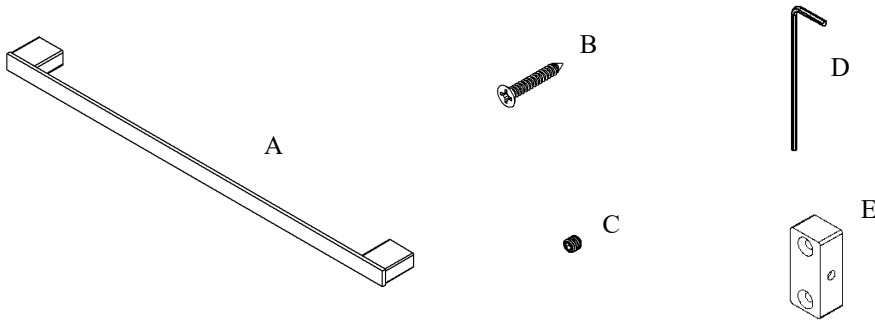

Exhilarating by Design

Volkano Cinder 24" Towel Bar

Installation Guide

Code: V3153, V3154, V3155

Parts Included	QTY
A - Towel Bar	1
B - Screw	4
C - Set Screw	2
D - Allen Key	1
E - Bracket	2

Model #	Description	Finish	Weight (lb)	WxHxD (mm)	WxHxD (Inches)	Metal Type
V3153	Cinder 24" Towel Bar	Chrome	2.1	600 x 22 x 50	24 x 1 x 2	Brass
V3154	Cinder 24" Towel Bar	Brushed Nickel	2.1	600 x 22 x 50	24 x 1 x 2	Brass
V3155	Cinder 24" Towel Bar	Matte Black	2.1	600 x 22 x 50	24 x 1 x 2	Brass