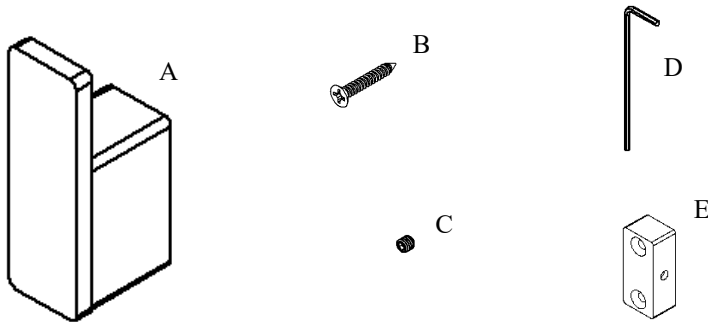

Exhilarating by Design

Volkano Cinder Towel Hook Installation Guide

Code: V3213, V3214, V3215

Parts Included	QTY
A - Towel Hook	1
B - Screw	2
C - Set Screw	1
D - Allen Key	1
E - Bracket	1

Model #	Description	Finish	Weight (lb)	WxHxD (mm)	WxHxD (Inches)	Metal Type
V3213	Cinder Towel Hook	Chrome	0.4	65 x 21 x 30	2.5 x 1 x 1	Brass
V3214	Cinder Towel Hook	Brushed Nickel	0.4	65 x 21 x 30	2.5 x 1 x 1	Brass
V3215	Cinder Towel Hook	Matte Black	0.4	65 x 21 x 30	2.5 x 1 x 1	Brass