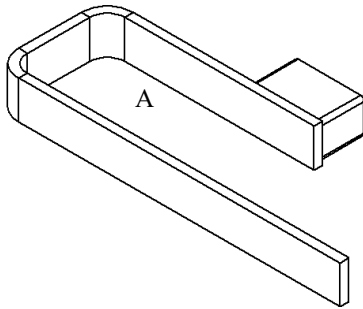

Exhilarating by Design

Volkano Cinder Towel Bar Installation Guide

Code: V3313, V3314, V3315

Parts Included	QTY
A - Towel Bar	1
B - Screw	2
C - Set Screw	1
D - Allen Key	1
E - Bracket	1

Model #	Description	Finish	Weight (lb)	WxHxD (mm)	WxHxD (Inches)	Metal Type
V3313	Cinder Towel Bar	Chrome	1	200 x 20 x 91	8 x 0.8 x 3.5	Brass
V3314	Cinder Towel Bar	Brushed Nickel	1	200 x 20 x 91	8 x 0.8 x 3.5	Brass
V3315	Cinder Towel Bar	Matte Black	1	200 x 20 x 91	8 x 0.8 x 3.5	Brass