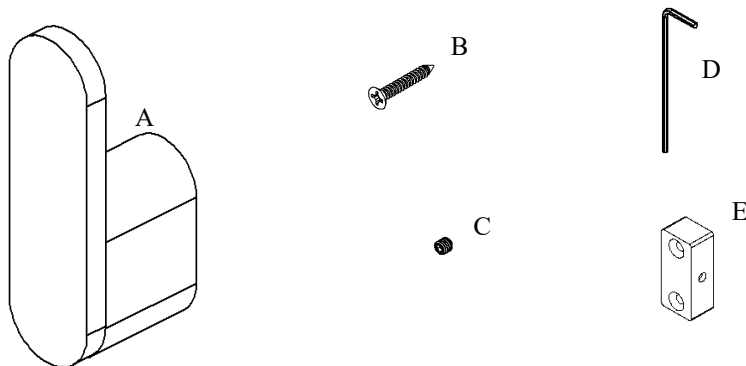

# Volkano Flow Towel Hook Installation Guide

Code: V4213, V4214, V4215

Parts Included	QTY
A - Towel Hook	1
B - Screw	2
C - Set Screw	1
D - Allen Key	1
E - Bracket	1

Model #	Description	Finish	Weight (lb)	WxHxD (mm)	WxHxD (Inches)	Metal Type
V4213	Flow Towel Hook	Chrome	0.4	72 x 21 x 30	3 x 1 x 1	Brass
V4214	Flow Towel Hook	Brushed Nickel	0.4	72 x 21 x 30	3 x 1 x 1	Brass
V4215	Flow Towel Hook	Matte Black	0.4	72 x 21 x 30	3 x 1 x 1	Brass