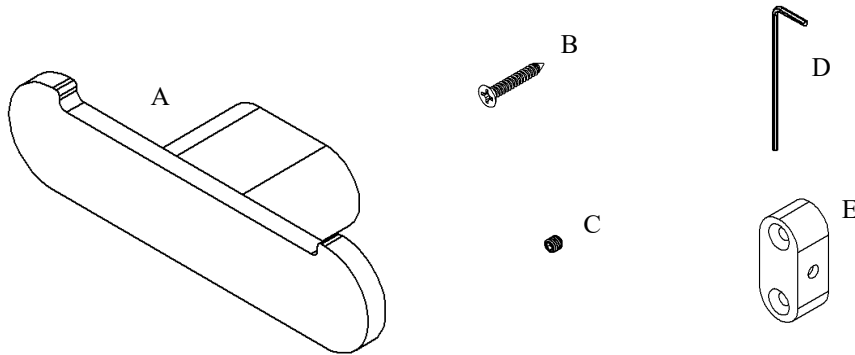

Exhilarating by Design

Volkano Cinder Double Towel Hook

Installation Guide

Code: V4223, V4224, V4225

Parts Included	QTY
A - Towel Hook	1
B - Screw	2
C - Set Screw	1
D - Allen Key	1
E - Bracket	1

Model #	Description	Finish	Weight (lb)	WxHxD (mm)	WxHxD (Inches)	Metal Type
V4223	Flow Double Towel Hook	Chrome	0.5	103 x 25 x 30	3.5 x 1 x 1	Brass
V4224	Flow Double Towel Hook	Brushed Nickel	0.5	103 x 25 x 30	3.5 x 1 x 1	Brass
V4225	Flow Double Towel Hook	Matte Black	0.5	103 x 25 x 30	3.5 x 1 x 1	Brass