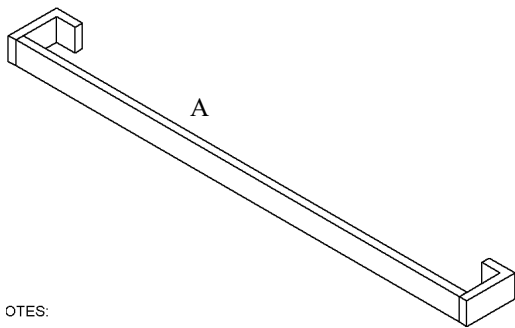

Exhilarating by Design

Volkano Fire 24" Towel Bar

Installation Guide

Code: V5153, V5154, V5155

Parts Included	QTY
A - Towel Bar	1
B - Screw	4
C - Set Screw	2
D - Allen Key	1
E - Bracket	2

NOTES:

Model #	Description	Finish	Weight (lb)	WxHxD (mm)	WxHxD (Inches)	Metal Type
V5153	Fire 24" Towel Bar	Chrome	4	600 x 30 x 65	24 x 1 x 2.5	Brass
V5154	Fire 24" Towel Bar	Brushed Nickel	4	600 x 30 x 65	24 x 1 x 2.5	Brass
V5155	Fire 24" Towel Bar	Matte Black	4	600 x 30 x 65	24 x 1 x 2.5	Brass