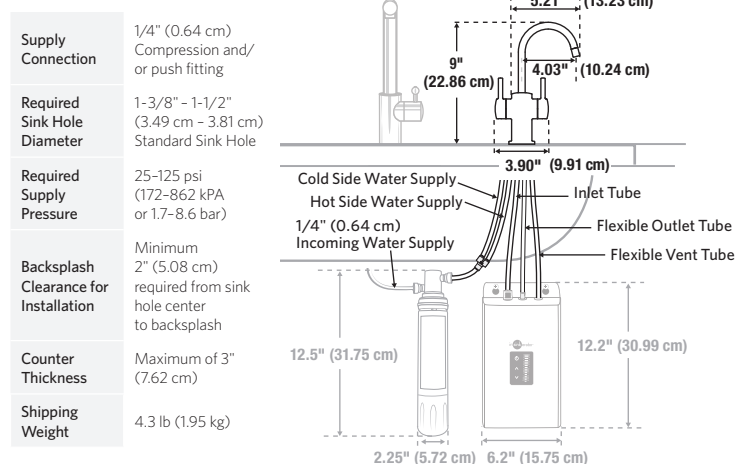

MODERN 3010

Instant Hot and Cold Water Faucet FHC3010

FEATURES:

- Hot and cold water faucet – dispenses near-boiling water and cold drinking water
- For use with an InSinkErator instant hot water tank and filtration system (sold separately)
- For instant cold water, use with an InSinkErator water chiller (sold separately)
- Self-closing hot valve for automatic shut off
- Handles move forward to avoid hitting backsplash
- Spout swivels 360° for convenience

MATERIAL:

- Reverse osmosis certified and compatible per NSF/ANSI 58
- Solid brass construction
- Corrosion resistant ceramic disc valve

FINISHES:

Chrome • Stainless Steel • Arctic Steel • Matte Black
Brushed Bronze • Polished Nickel

WARRANTY:

We Come To You® 5-Year In-Home Limited Warranty.
Covers parts and labor.

The complete InSinkErator warranty is included in the Care & Use booklet with each unit.

CERTIFICATIONS:

NSF/ANSI 372 • NSF/ANSI 58 • NSF/ANSI 42/53
NSF/ANSI 61 • ASME A112.18.1 • UPC Certified
ASSE 1023 • ADA Compliant

USA: 1.800.558.5700 www.insinkerator.com
CA: 1.800.561.1700 www.insinkerator.ca

InSinkErator may make improvements and/or changes in the specifications at any time, in its sole discretion, without notice or obligation and further reserves the right to change or discontinue models.

©2020 InSinkErator, InSinkErator® is a business unit of Emerson Electric Co. All rights reserved.