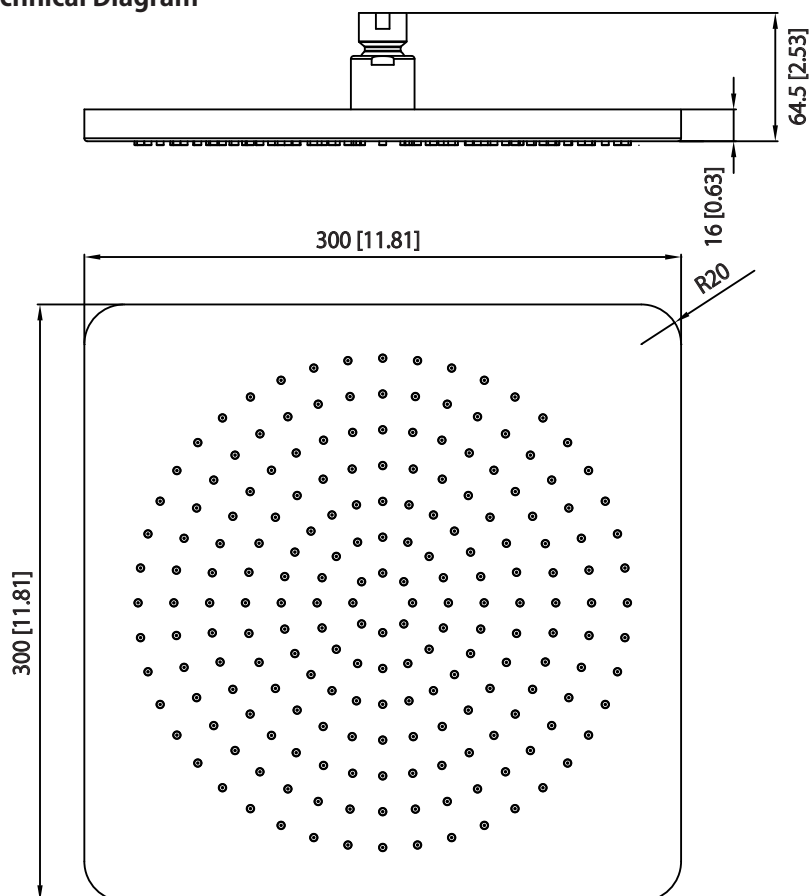

HSB.12C | 12" Brass Shower Head

SPECIFICATIONS:

- Solid Brass Shower Head
- Scrub rubber nozzles to easily clean water sediment
- 1.8 GPM Flow Rate
- 196 Nozzles

Legislation Compliance

ZeroDrip Technology

Technical Diagram

MATCHING SHOWER ARM:

- 1) HS1060 (16" Wall Mount Shower Arm)