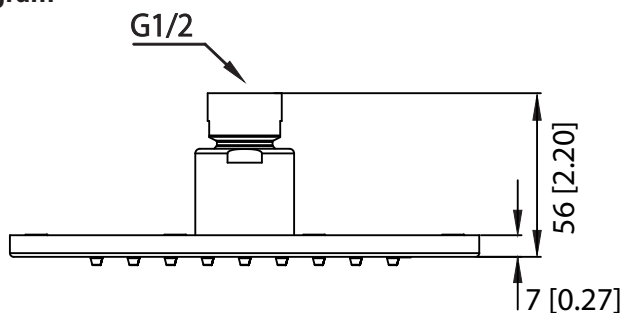

HSB.6S | 6" Brass Shower Head

SPECIFICATIONS:

- Solid Brass Shower Head
- Scrub rubber nozzles to easily clean water sediment
- 1.8 GPM Flow Rate
- 81 Nozzles
- Use with HS1020 Shower Arm

Legislation Compliance

ZeroDrip Technology

Technical Diagram

MATCHING SHOWER ARMS:

- 1) HS1020