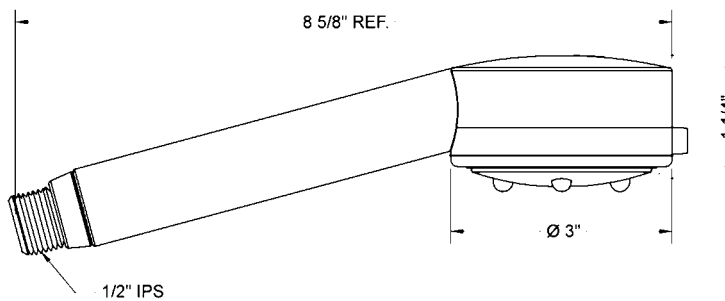

SPECIFICATION DRAWING: