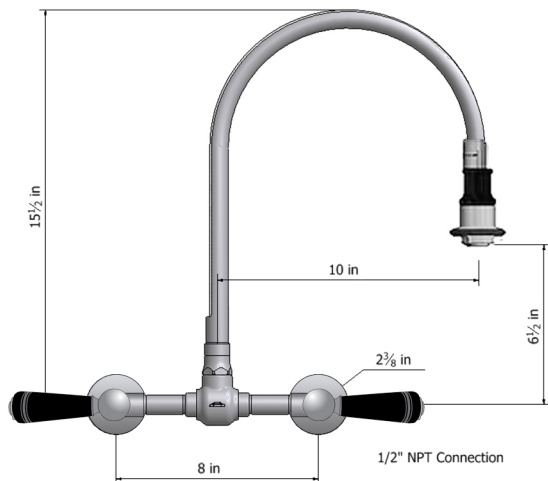

Wall Mount Pull-Off Spray with 10" Swivel Spout with Black Ceramic Lever

Model #: 1012-B-

FEATURES:

- 10" Pull-off spray swivel spout
- Patented pull off spray design
- Push/pull spray head diverts from stream to spray
- Silicone nozzles for easy cleaning
- Plastic coated stainless steel hose for easy cleaning
- Built in air gap
- Lifetime quarter turn ceramic cartridge
- Old fashioned wall mount design for country style kitchens

AVAILABLE FINISHES:

Polished Stainless (PSS) Brushed Stainless (BSS)

SPECIFICATION DRAWING:

AVAILABLE HANDLES: