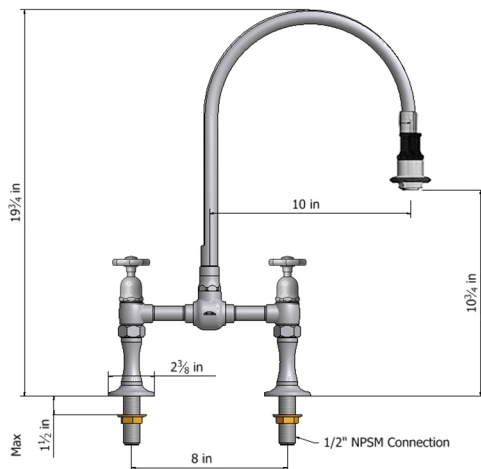

Deck Mount Pull-Off Spray with 10" Swivel Spout with Metal Wheel

Model #: 1015-X-

FEATURES:

- 10" Pull-off spray swivel spout
- Patented pull off spray design
- Push/pull spray head diverts from stream to spray
- Silicone nozzles for easy cleaning
- Plastic coated stainless steel hose for easy cleaning
- Built in air gap
- Lifetime quarter turn ceramic cartridge
- Requires standard 1 3/8" - 1 5/8" faucet hole

AVAILABLE FINISHES:

Polished Stainless (PSS) Brushed Stainless (BSS)

SPECIFICATION DRAWING:

AVAILABLE HANDLES: