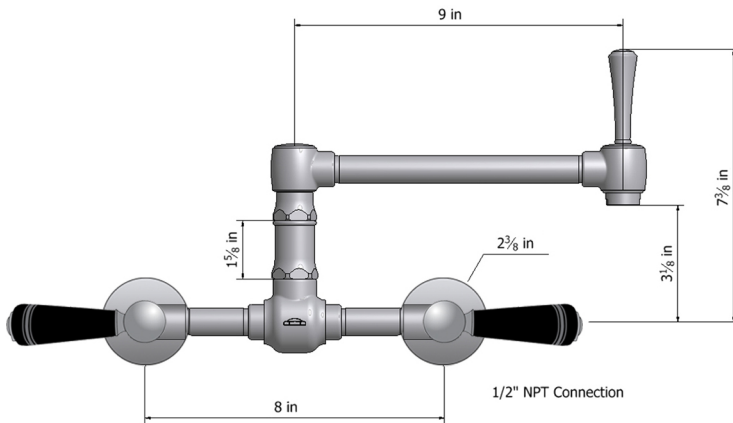

Wall Mount 8 7/8" Articulated Single Swivel Spout with Black Ceramic Lever

Model #: 1017-B-

FEATURES:

- 8 7/8" Reach single articulated swivel spout
- Perfect for standard or prep sinks
- Handle on spout allows for easy movement
- Lifetime quarter turn ceramic cartridge
- Old fashioned wall mount design for country style kitchens

AVAILABLE FINISHES:

Polished Stainless (PSS) Brushed Stainless (BSS)

SPECIFICATION DRAWING:

AVAILABLE HANDLES: