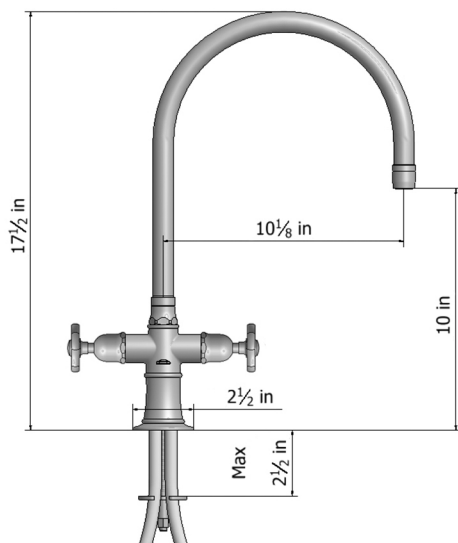

SPECIFICATION DRAWING: