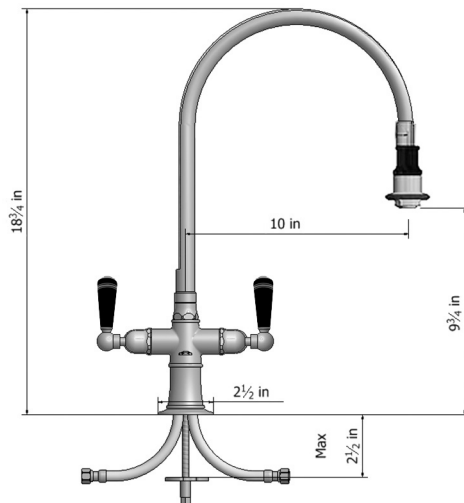

Single Hole Pull-Off Spray with 10" Swivel Spout with Black Ceramic Lever

Model #: 1022-B-

JACLO[®]
Confidence from start to finish.™

FEATURES:

- 10" Pull-off spray swivel spout
- Patented pull off spray design
- Push/pull spray head diverts from stream to spray
- Silicone nozzles for easy cleaning
- Plastic coated stainless steel hose for easy cleaning
- Built in air gap
- Lifetime quarter turn ceramic cartridge
- Requires standard 1 3/8" - 1 5/8" faucet hole drilling
- Single hole design allows for multiple choices of placement on sink or counter

AVAILABLE FINISHES:

Polished Stainless (PSS) Brushed Stainless (BSS)

SPECIFICATION DRAWING:

AVAILABLE HANDLES: