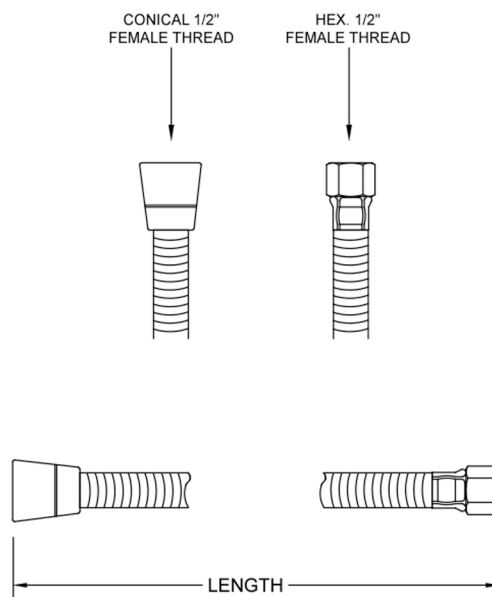

79" Stretch Flex Vinyl Hose

Model #: 3079-S

FEATURES:

- Vinyl bi-flex design handshower hose
- 1/2" Female threads
- Brass hex nut is on one end of the hose, and a brass conical nut to hold the handshower is on the other end
- Attach handshower to conical end of hose
- Elastic & extra flexible design with transparent protective covering
- Ideal for deck mount & whirlpool installations
- Available in: PCH/GREY ONLY

AVAILABLE FINISHES:

N/A

SPECIFICATION DRAWING:

STRETCH FLEX HANDSHOWER HOSE		
PART #	DESCRIPTION	LENGTH
3060-S	STRETCH FLEX HOSE 60"	60"
3071-S	STRETCH FLEX HOSE 71"	71"
3079-S	STRETCH FLEX HOSE 79"	79"
3096-S	STRETCH FLEX HOSE 96"	96"