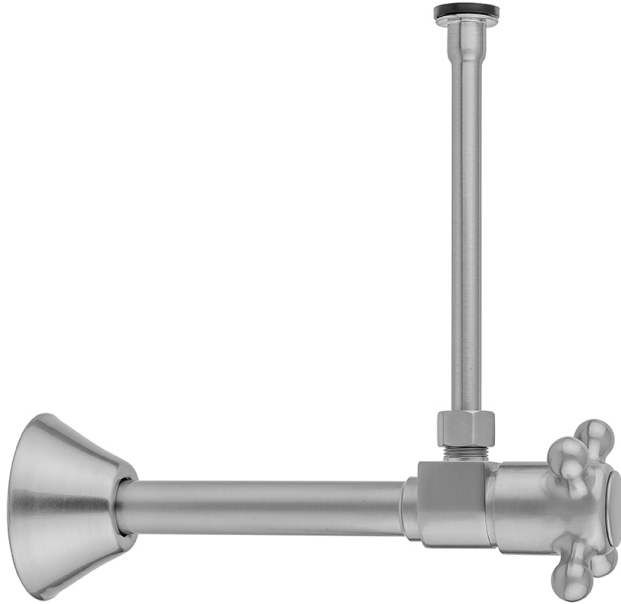

Quarter Turn Ceramic Disc Angle Pattern 1/2" Copper (Sweat fit) x 3/8" O.D. Toilet Supply Kit with Cross Handle and 12" Supply Tube

Model #: 316-X-71-

FEATURES:

- Complete Toilet Supply Kit
- Kit contains:
 - (1) Quarter Turn Ceramic Disc Angle Pattern 1/2" Copper (Sweat fit) x 3/8" O.D. Supply Valve with Cross Handle P/N 316-X
 - (1) 12" Copper Supply Tube P/N 771
 - (1) Bell Escutcheon P/N 7116

AVAILABLE FINISHES:

Polished Chrome (PCH)	Satin Chrome (SC)	Bronze Umber (BU)
Satin Nickel (SN)	Pewter (PEW)	Caramel Bronze (CB)
Polished Nickel (PN)	Antique Brass (AB)	Antique Copper (ACU)
Oil-Rubbed Bronze (ORB)	Polished Brass (PB)	Polished Copper (PCU)
Vintage Bronze (VB)	Satin Brass (SB)	Rose Gold (RG)
Matte Black (MBK)	Satin Gold (SG)	Polished Gold (PG)
Black Nickel (BKN)	Bombay Gold (BG)	Jewelers Gold (JG)
Europa Bronze (EB)	White (WH)	Sedona Beige (SDB)
Tristan Brass (TB)	Satin Cooper (SCU)	

SPECIFICATION DRAWING:

COMPONENTS	
DESCRIPTION	QTY:
ANGLE VALVE - STANDARD CROSS HANDLE	1
12" X 3/8" O.D. SUPPLY TUBE	1
ESCUTCHEON	1

AVAILABLE HANDLES: