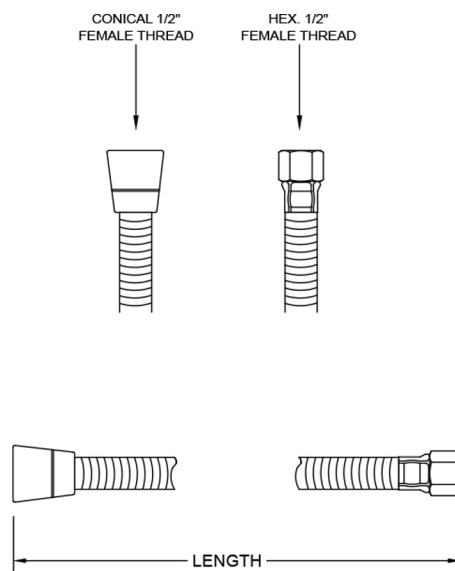

79" Stretchable Stainless Steel Hose

Model #: 3479-SS

FEATURES:

- Stainless steel stretchable handshower hose
- 1/2" Female threads
- Hoses stretch from 79" -102"
- Brass hex nut is on one end of the hose, and a brass conical nut to hold the handshower is on the other end
- Attach handshower to conical end of hose
- Available in STAINLESS STEEL ONLY

AVAILABLE FINISHES:

N/A

SPECIFICATION DRAWING:

STAINLESS STEEL STRETCHABLE HANDSHOWER HOSE		
PART #	DESCRIPTION	LENGTH
3460-SS	STRETCHABLE STAINLESS STEEL HOSE 60"	60"
3479-SS	STRETCHABLE STAINLESS STEEL HOSE 79"	79"