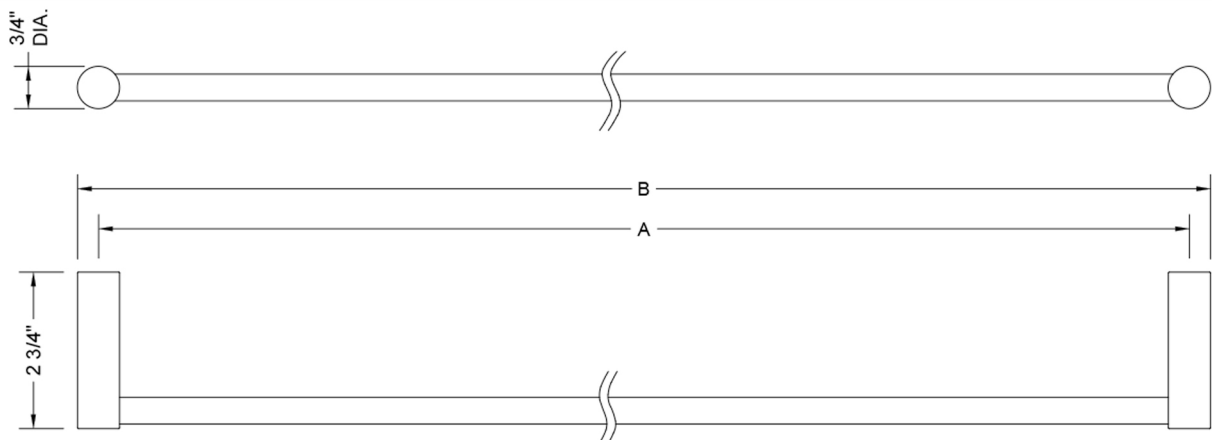

18" Contempo I Towel Bar

Model #: 4880-TB-18-

FEATURES:

- All brass 18" towel bar
- Universal mounting hardware included
- 2 3/4" projection
- Custom lengths available. Contact JACLO for price & availability.
- Able to be cut in the field

SPECIFICATION DRAWING:

JACLO TOWEL BARS			
PART. #	DESCRIPTION	A	B
4880-TB-18-	18" ALL BRASS TOWEL BAR	18"	19 1/4"
4880-TB-24-	24" ALL BRASS TOWEL BAR	24"	25 1/4"