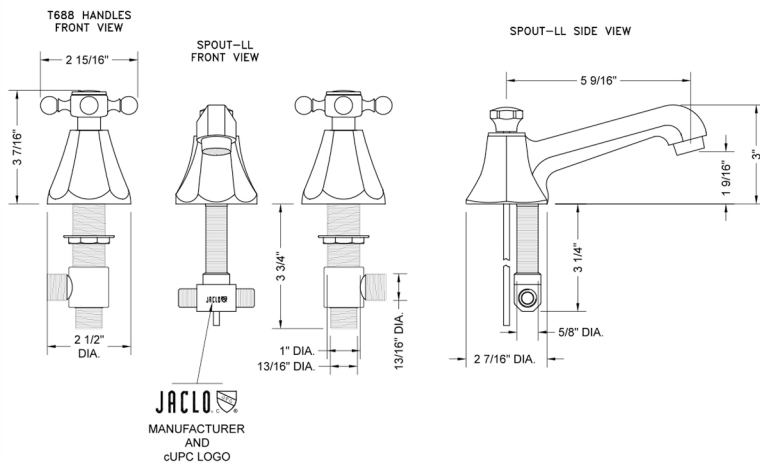

# Astor Faucet with Ball Cross Handles & Fully Polished & Plated Pop-Up Drain

**Model #: 6870-T688-836-**

## FEATURES:

- All brass 8" - 12" widespread faucet includes fully polished & plated brass pop-up drain with overflow
- 1/4 turn ceramic valves
- Stationary Spout
- Available Flow Rates: 1.5, 1.2 & 0.5 GPM. Additional flow rate (aerator) options available. Contact JACLO.
- 5 1/2" spout reach
- Spout Hole Size: 1 1/4" - 2"
- Valve Hole Size: 1 1/8" - 1 5/8"

## SPECIFICATION DRAWING: