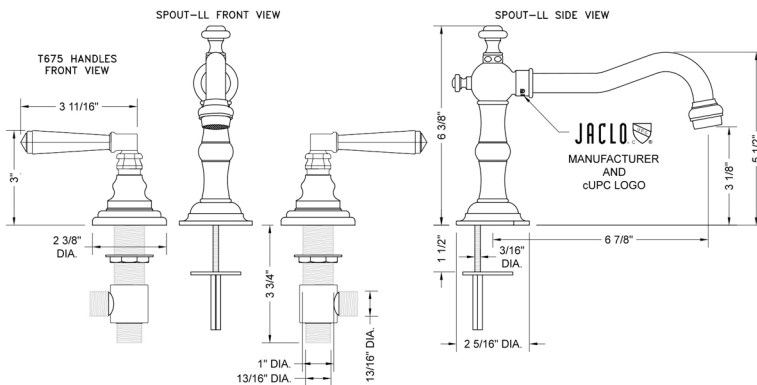

Roaring 20's Faucet with Hex Lever Handles - 0.5 GPM

Model #: 7830-T675-0.5-

FEATURES:

- All brass 8" - 12" widespread faucet includes brass pop-up drain with overflow
- 1/4 turn ceramic valves
- Swivel Spout (For Stationary Spout option, contact JACLO)
- Available Flow Rates: 1.5, 1.2 & 0.5 GPM. Additional flow rate (aerator) options available. Contact JACLO.
- 6 7/8" spout reach
- Spout Hole Size: 1" - 2"
- Valve Hole Size: 1 1/8" - 1 5/8"
- ADA Compliant Levers

SPECIFICATION DRAWING:

AVAILABLE HANDLES: