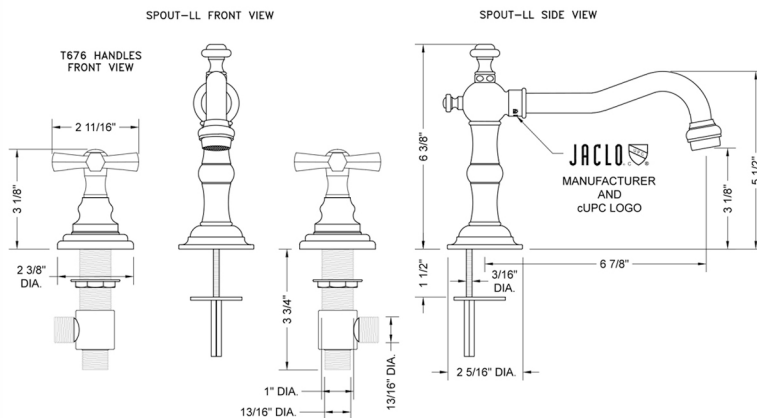

Roaring 20's Faucet with Hex Cross Handles - 1.2 GPM

Model #: 7830-T676-1.2-

FEATURES:

- All brass 8" - 12" widespread faucet includes brass pop-up drain with overflow
- 1/4 turn ceramic valves
- Swivel Spout (For Stationary Spout option, contact JACLO)
- Available Flow Rates: 1.5, 1.2 & 0.5 GPM. Additional flow rate (aerator) options available. Contact JACLO.
- 6 7/8" spout reach
- Spout Hole Size: 1" - 2"
- Valve Hole Size: 1 1/8" - 1 5/8"

AVAILABLE FINISHES:

Polished Chrome (PCH)	Satin Chrome (SC)	Bronze Umber (BU)
Satin Nickel (SN)	Pewter (PEW)	Caramel Bronze (CB)
Polished Nickel (PN)	Antique Brass (AB)	Antique Copper (ACU)
Oil-Rubbed Bronze (ORB)	Polished Brass (PB)	Polished Copper (PCU)
Vintage Bronze (VB)	Satin Brass (SB)	Rose Gold (RG)
Matte Black (MBK)	Satin Gold (SG)	Polished Gold (PG)
Black Nickel (BKN)	Bombay Gold (BG)	Jewelers Gold (JG)
Europa Bronze (EB)	White (WH)	Sedona Beige (SDB)
Tristan Brass (TB)	Unlacquered Brass (ULB)	Satin Cooper (SCU)

SPECIFICATION DRAWING:

AVAILABLE HANDLES:

COMPLIANCES:

CEC

Complies with: ASME A112.18.1-2012/CSA B125.1-12