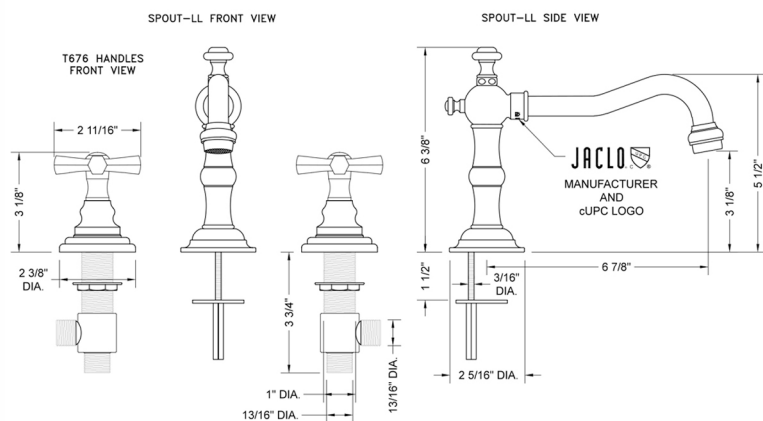

Roaring 20's Faucet with Hex Cross Handles

Model #: 7830-T676-

FEATURES:

- All brass 8" - 12" widespread faucet includes brass pop-up drain with overflow
- 1/4 turn ceramic valves
- Swivel Spout (For Stationary Spout option, contact JACLO)
- Available Flow Rates: 1.5, 1.2 & 0.5 GPM. Additional flow rate (aerator) options available. Contact JACLO.
- 6 7/8" spout reach
- Spout Hole Size Min-Max: 1" - 2"
- Valve Hole Size Min-Max: 1 1/8" - 1 5/8"

AVAILABLE FINISHES:

Polished Chrome (PCH)	Satin Chrome (SC)	Bronze Umber (BU)
Satin Nickel (SN)	Pewter (PEW)	Caramel Bronze (CB)
Polished Nickel (PN)	Antique Brass (AB)	Antique Copper (ACU)
Oil-Rubbed Bronze (ORB)	Polished Brass (PB)	Polished Copper (PCU)
Vintage Bronze (VB)	Satin Brass (SB)	Rose Gold (RG)
Matte Black (MBK)	Satin Gold (SG)	Polished Gold (PG)
Black Nickel (BKN)	Bombay Gold (BG)	Jewelers Gold (JG)
Europa Bronze (EB)	White (WH)	Sedona Beige (SDB)
Tristan Brass (TB)	Unlacquered Brass (ULB)	Satin Cooper (SCU)

SPECIFICATION DRAWING:

AVAILABLE HANDLES:

COMPLIANCES:

Complies with: ASME A112.18.1-2012/CSA B125.1-12