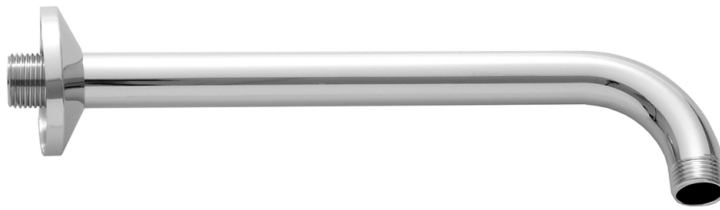

30" 90° Showerarm with Escutcheon

Model #: 8048-

FEATURES:

- Brass 90° showerarm with escutcheon
- 1/2" Male IPS
- 30" length
- 2" short drop on 90° bend
- Ideal for rainheads
- For ceiling support, see JACLO model #'s 4012, 4018, 4024, 4030, 4036, or custom lengths
- Other escutcheons and custom lengths available. Contact JACLO

AVAILABLE FINISHES:

Polished Chrome (PCH)	Satin Chrome (SC)	Bronze Umber (BU)
Satin Nickel (SN)	Pewter (PEW)	Caramel Bronze (CB)
Polished Nickel (PN)	Antique Brass (AB)	Antique Copper (ACU)
Oil-Rubbed Bronze (ORB)	Polished Brass (PB)	Polished Copper (PCU)
Vintage Bronze (VB)	Satin Brass (SB)	Rose Gold (RG)
Matte Black (MBK)	Satin Gold (SG)	Polished Gold (PG)
Black Nickel (BKN)	Bombay Gold (BG)	Jewelers Gold (JG)
Europa Bronze (EB)	White (WH)	Sedona Beige (SDB)
Tristan Brass (TB)	Unlacquered Brass (ULB)	Satin Cooper (SCU)