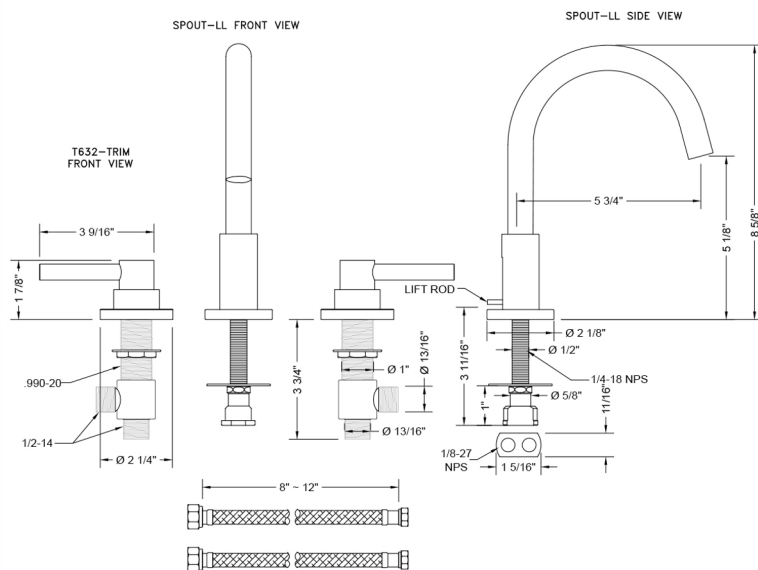

Uptown Contempo Faucet with Round Escutcheons & Low Contempo Lever Handles & Fully Polished & Plated Pop-Up Drain

Model #: 8880-T632-836-

FEATURES:

- All brass 8" - 12" widespread faucet includes brass pop-up drain with fully polished & plated overflow
- 1/4 turn ceramic valves
- Swivel Spout (For Stationary Spout option, contact JACLO)
- Available Flow Rates: 1.5, 1.2 & 0.5 GPM. Additional flow rate (aerator) options available. Contact JACLO.
- 5 3/4" spout reach
- Spout Hole Size: 1 1/2" - 1 7/8"
- Valve Hole Size: 1 1/8" - 1 5/8"
- ADA Compliant Levers

AVAILABLE FINISHES:

Polished Chrome (PCH)	Satin Chrome (SC)	Bronze Umber (BU)
Satin Nickel (SN)	Pewter (PEW)	Caramel Bronze (CB)
Polished Nickel (PN)	Antique Brass (AB)	Antique Copper (ACU)
Oil-Rubbed Bronze (ORB)	Polished Brass (PB)	Polished Copper (PCU)
Vintage Bronze (VB)	Satin Brass (SB)	Rose Gold (RG)
Matte Black (MBK)	Satin Gold (SG)	Polished Gold (PG)
Black Nickel (BKN)	Bombay Gold (BG)	Jewelers Gold (JG)
Europa Bronze (EB)	White (WH)	Sedona Beige (SDB)
Tristan Brass (TB)	Unlacquered Brass (ULB)	Satin Cooper (SCU)

SPECIFICATION DRAWING:

AVAILABLE HANDLES:

COMPLIANCES:

Complies with: ASME A112.18.1-2012/CSA B125.1-12