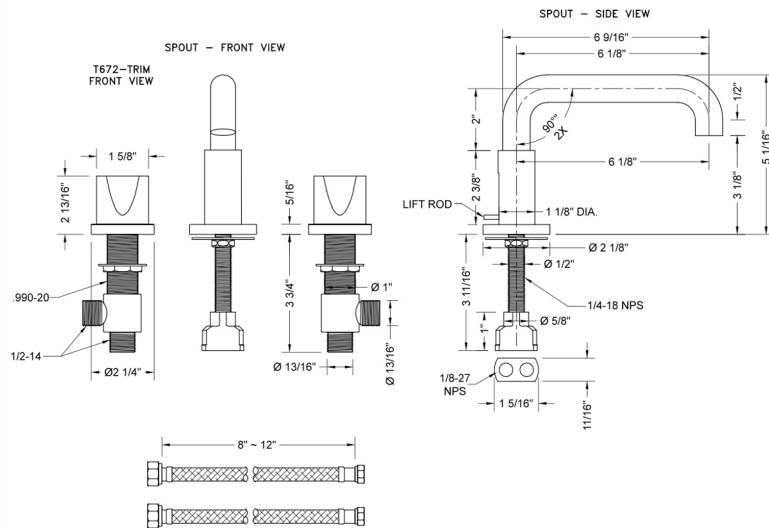

SPECIFICATION DRAWING: