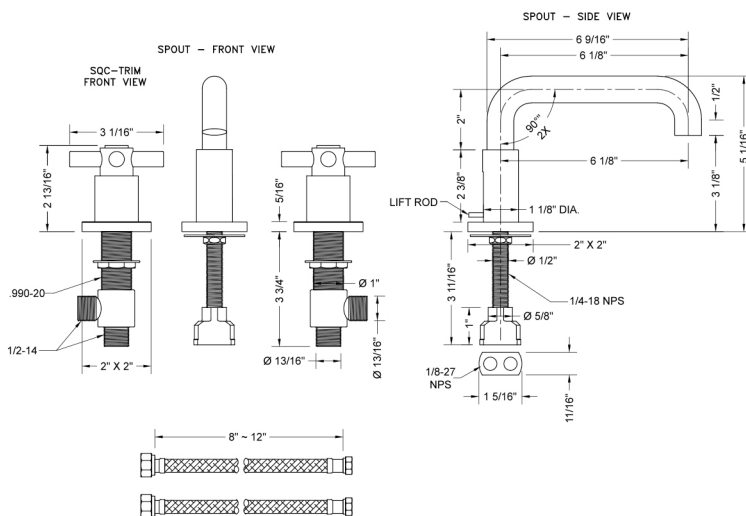

## FEATURES:

- All brass 8" - 12" widespread faucet includes brass pop-up drain with fully polished & plated overflow
- 1/4 turn ceramic valves
- Low Profile Swivel Spout (For Stationary Spout option, contact JACLO)
- Available Flow Rates: 1.5, 1.2 & 0.5 GPM. Additional flow rate (aerator) options available. Contact JACLO.
- 5 3/4" spout reach
- Spout Hole Size: 1 1/2" - 1 7/8"
- Valve Hole Size: 1 1/8" - 1 5/8"

## SPECIFICATION DRAWING: