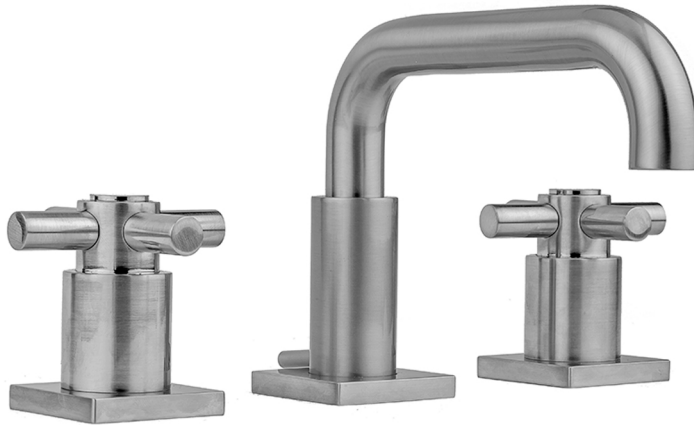

# Downtown Contempo Faucet with Square Escutcheons & Contempo Cross Handles & Fully Polished & Plated Pop-Up Drain

**Model #: 8883-SQC-836-**

## FEATURES:

- All brass 8" - 12" widespread faucet includes brass pop-up drain with fully polished & plated overflow
- 1/4 turn ceramic valves
- Low Profile Swivel Spout (For Stationary Spout option, contact JACLO)
- Available Flow Rates: 1.5, 1.2 & 0.5 GPM. Additional flow rate (aerator) options available. Contact JACLO.
- 5 3/4" spout reach
- Spout Hole Size: 1 1/2" - 1 7/8"
- Valve Hole Size: 1 1/8" - 1 5/8"

## AVAILABLE FINISHES:

Polished Chrome (PCH)	Satin Chrome (SC)	Bronze Umber (BU)
Satin Nickel (SN)	Pewter (PEW)	Caramel Bronze (CB)
Polished Nickel (PN)	Antique Brass (AB)	Antique Copper (ACU)
Oil-Rubbed Bronze (ORB)	Polished Brass (PB)	Polished Copper (PCU)
Vintage Bronze (VB)	Satin Brass (SB)	Rose Gold (RG)
Matte Black (MBK)	Satin Gold (SG)	Polished Gold (PG)
Black Nickel (BKN)	Bombay Gold (BG)	Jewelers Gold (JG)
Europa Bronze (EB)	White (WH)	Sedona Beige (SDB)
Tristan Brass (TB)	Unlacquered Brass (ULB)	Satin Cooper (SCU)