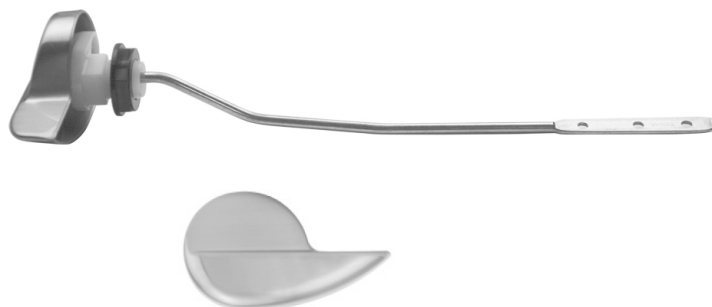

Toilet Tank Trip Lever To Fit TOTO

Model #: 905-

FEATURES:

AVAILABLE FINISHES:

Polished Chrome (PCH)	Satin Chrome (SC)	Bronze Umber (BU)
Satin Nickel (SN)	Pewter (PEW)	Caramel Bronze (CB)
Polished Nickel (PN)	Antique Brass (AB)	Antique Copper (ACU)
Oil-Rubbed Bronze (ORB)	Polished Brass (PB)	Polished Copper (PCU)
Vintage Bronze (VB)	Satin Brass (SB)	Rose Gold (RG)
Matte Black (MBK)	Satin Gold (SG)	Polished Gold (PG)
Black Nickel (BKN)	Bombay Gold (BG)	Jewelers Gold (JG)
Europa Bronze (EB)	White (WH)	Sedona Beige (SDB)
Tristan Brass (TB)	Satin Cooper (SCU)	