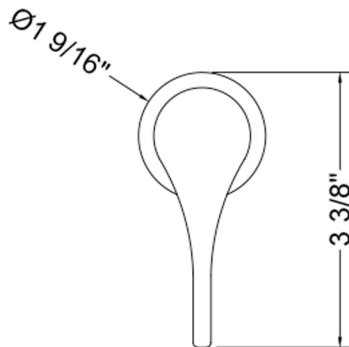

Toilet Tank Trip Lever To Fit TOTO

Model #: 9398-

FEATURES:

- Toilet tank "trip" lever to fit TOTO model: THU398
- Brass arm & handle
- Fits TOTO Models: Eco Drake Trans

AVAILABLE FINISHES:

| | | |
|-------------------------|-------------------------|-----------------------|
| Polished Chrome (PCH) | Satin Chrome (SC) | Bronze Umber (BU) |
| Satin Nickel (SN) | Pewter (PEW) | Caramel Bronze (CB) |
| Polished Nickel (PN) | Antique Brass (AB) | Antique Copper (ACU) |
| Oil-Rubbed Bronze (ORB) | Polished Brass (PB) | Polished Copper (PCU) |
| Vintage Bronze (VB) | Satin Brass (SB) | Rose Gold (RG) |
| Matte Black (MBK) | Satin Gold (SG) | Polished Gold (PG) |
| Black Nickel (BKN) | Bombay Gold (BG) | Jewelers Gold (JG) |
| Europa Bronze (EB) | White (WH) | Sedona Beige (SDB) |
| Tristan Brass (TB) | Unlacquered Brass (ULB) | Satin Cooper (SCU) |

SPECIFICATION DRAWING:

FRONT VIEW

SIDE VIEW