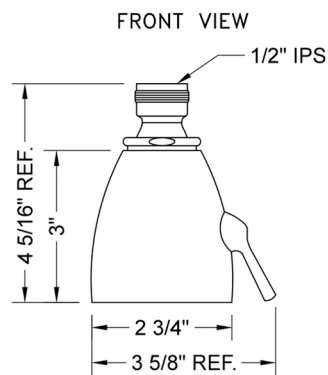

SPECIFICATION DRAWING:

BOTTOM VIEW

SPRAY PATTERNS: